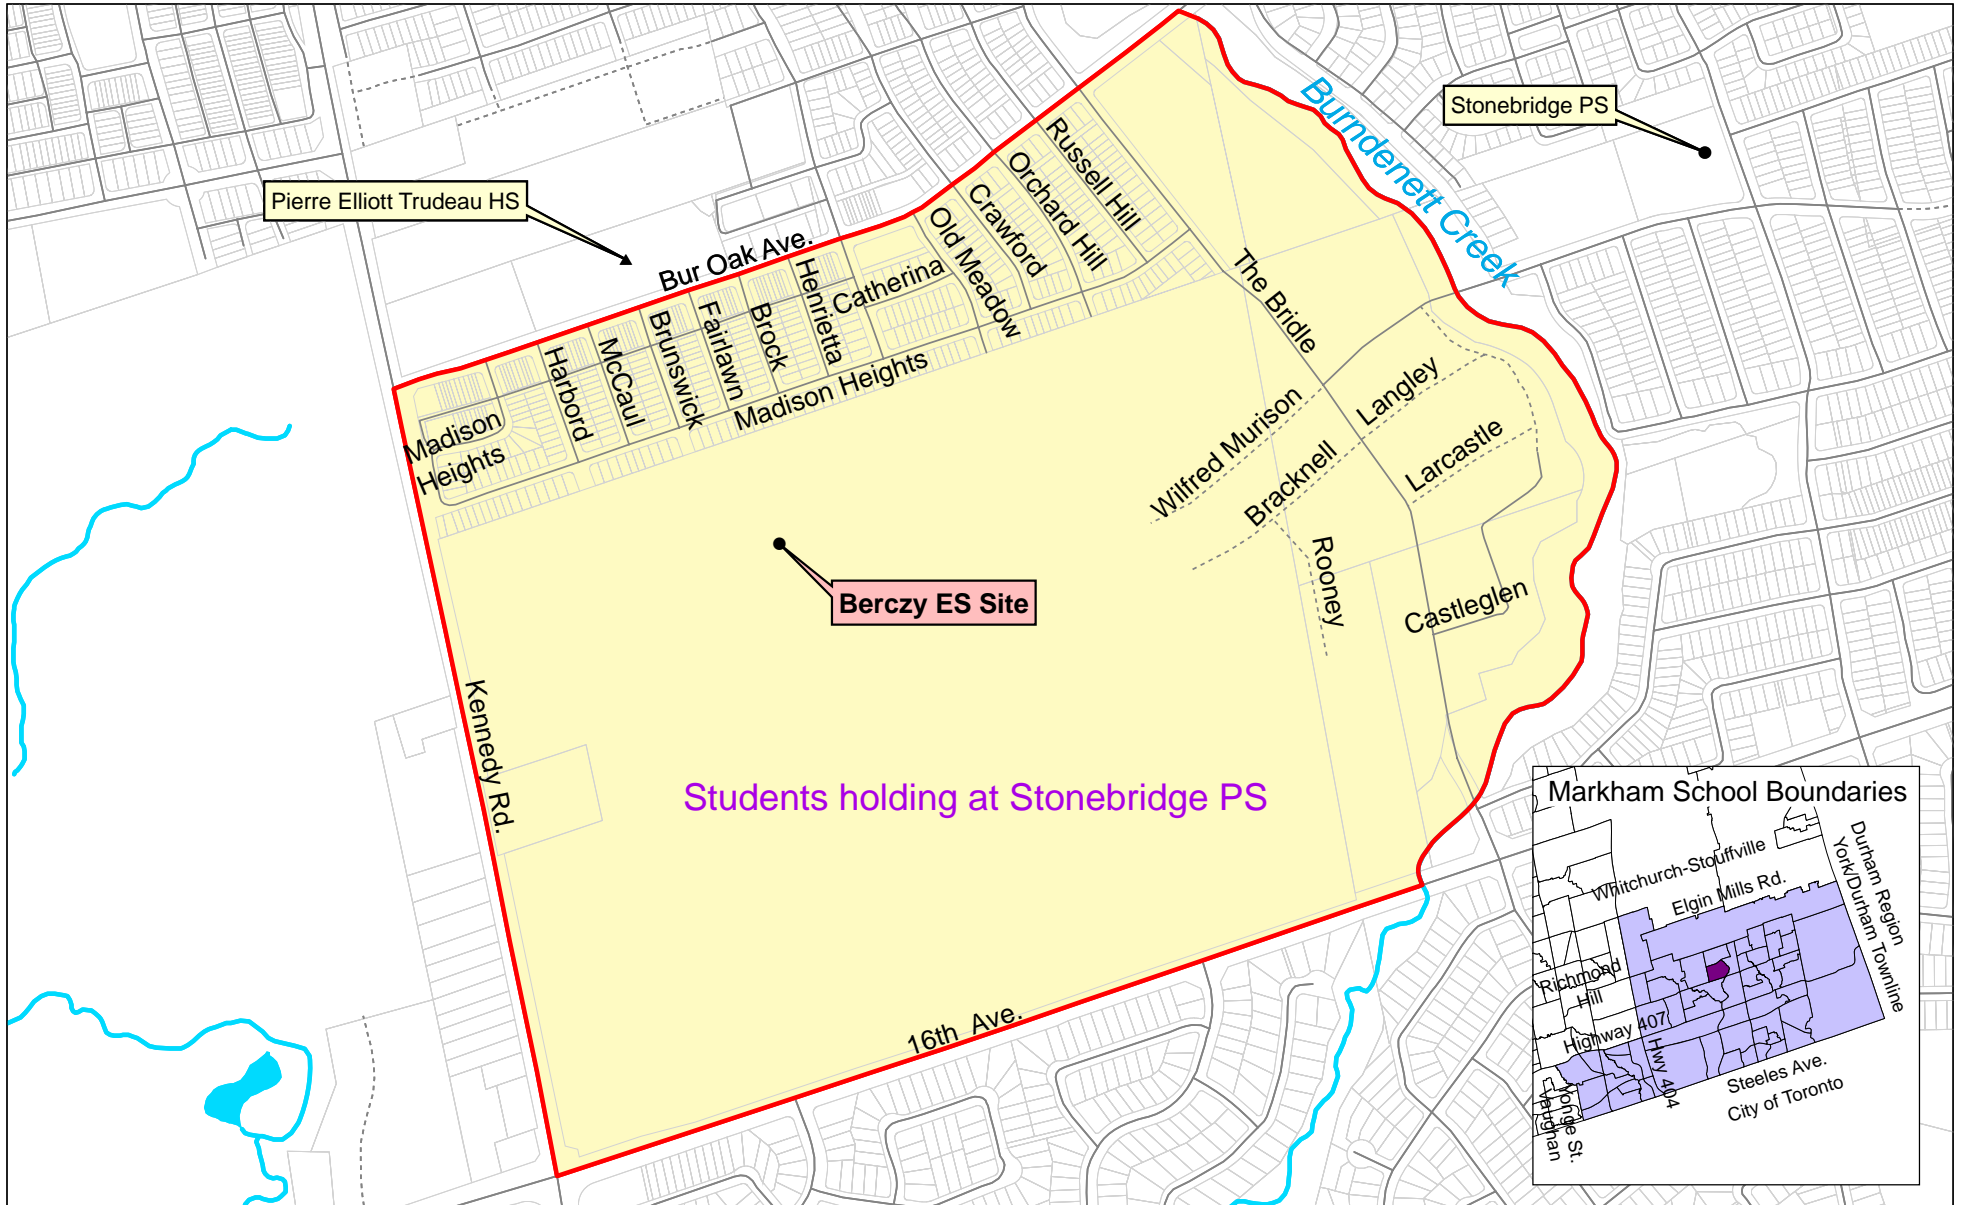

Unnamed Berczy (Southwest) ES Town of Markham

Legend		
School Boundary	Elementary School	Roads
Lakes	Elementary French Immersion School	Proposed Road
Parcels	Secondary School	Rivers/Creeks
		Railway Tracks

Map updated on September 20, 2006
Date of Boundary Approval: 2001