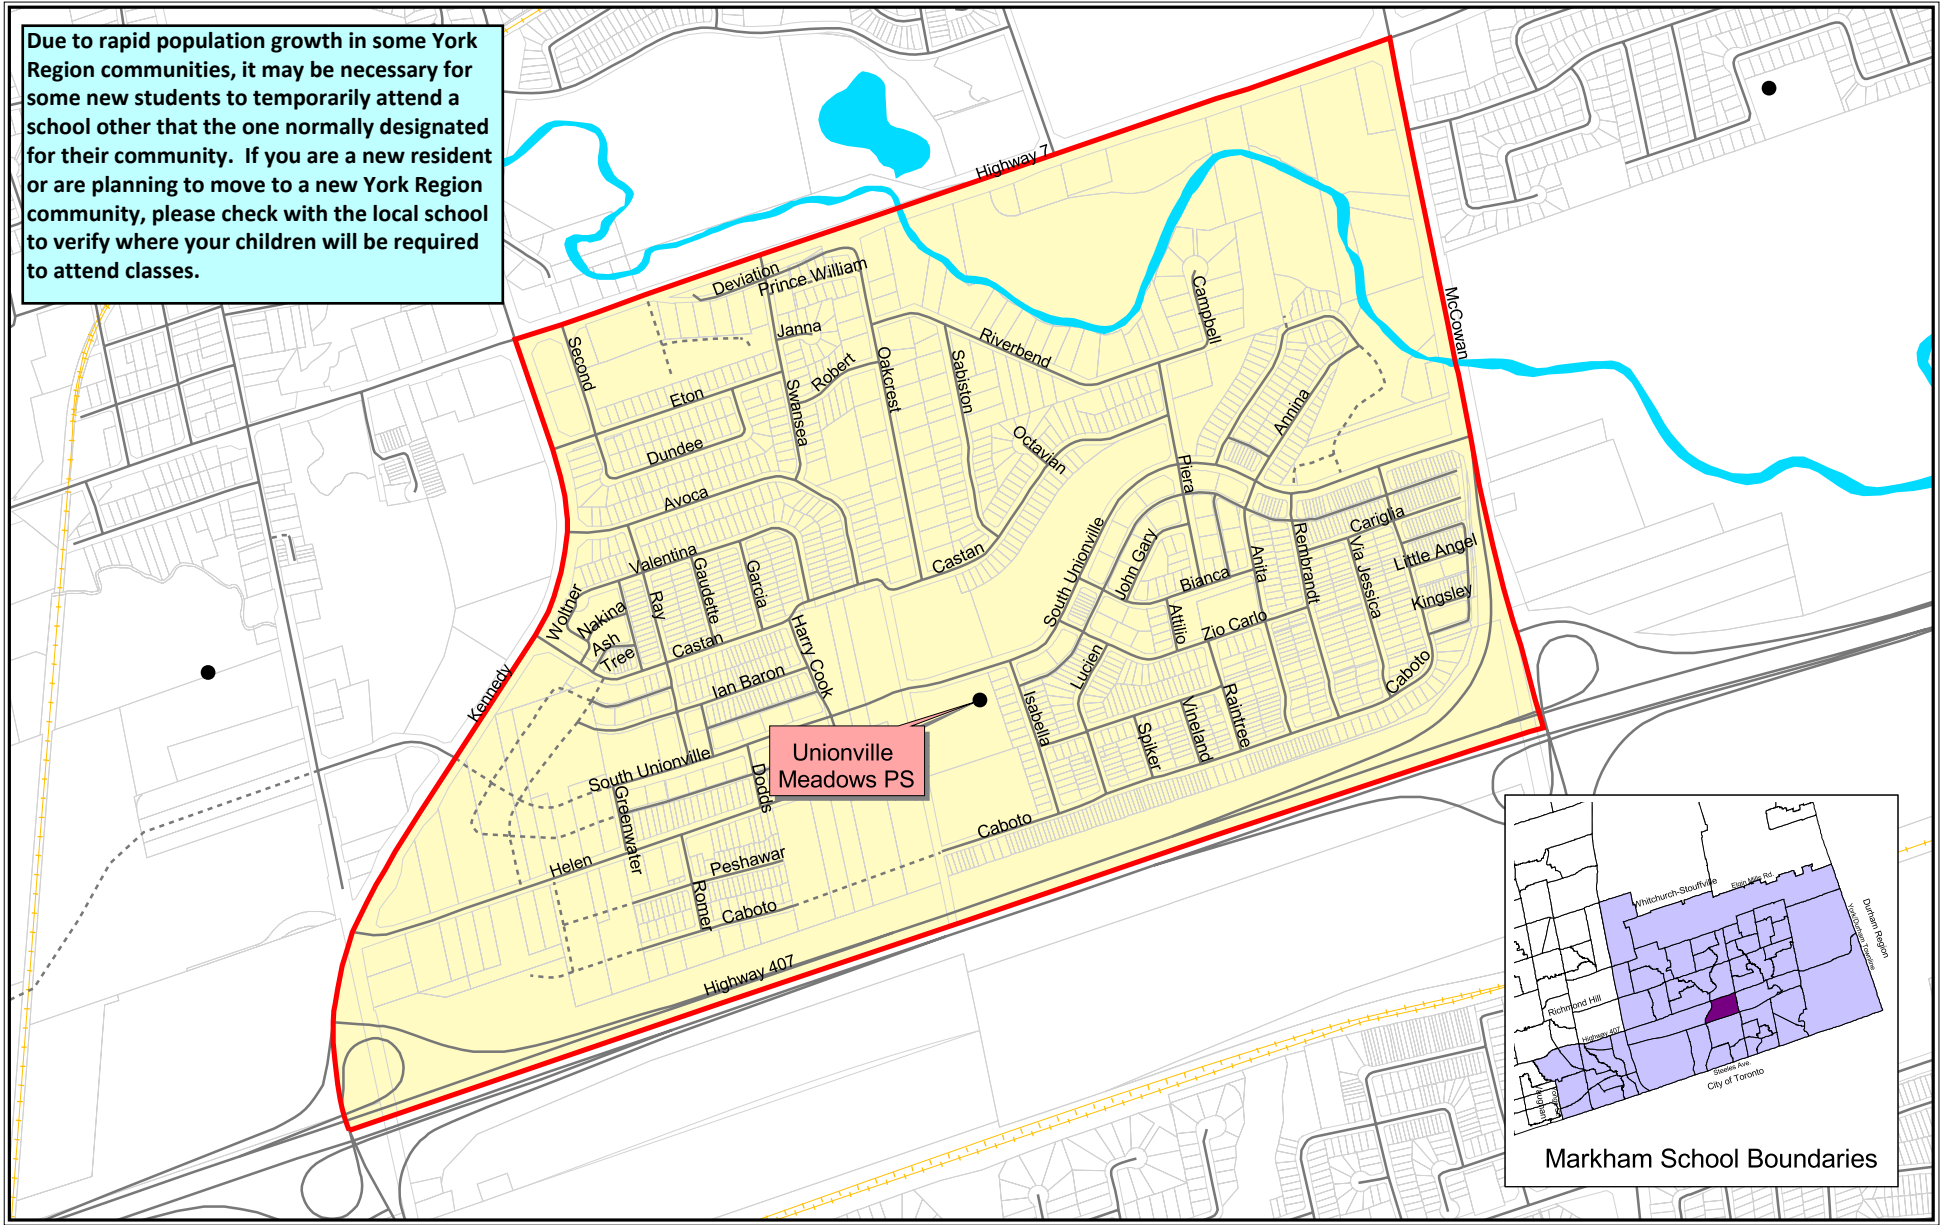

Elementary Boundary Description

Unionville Meadows Public School

North:

- From the intersection of the centre line of Highway 7 and the centre line of Kennedy Road
- East to the centre line of McCowan Road

East:

- From the intersection of the centre line of Highway 7 and the centre line of McCowan Road
- South to the centre line of Highway 407

South:

- From the intersection of the centre line of McCowan Road and the centre line of Highway 407
- West to the centre line of Kennedy Road

West:

- From the intersection of the centre line of Highway 407 and the centre line of Kennedy Road
- Northwest to the centre line of Highway 7

Unionville Meadows PS Town of Markham

Due to rapid population growth in some York Region communities, it may be necessary for some new students to temporarily attend a school other than the one normally designated for their community. If you are a new resident or are planning to move to a new York Region community, please check with the local school to verify where your children will be required to attend classes.

Legend					
	School Boundary		Elementary School		Roads
	Lakes		Elementary French Immersion School		Proposed Road
	Parcels		Secondary School		Rivers/Creeks
					Railway Tracks

Map updated on July 18, 2006
Date of Boundary Approval: 2003