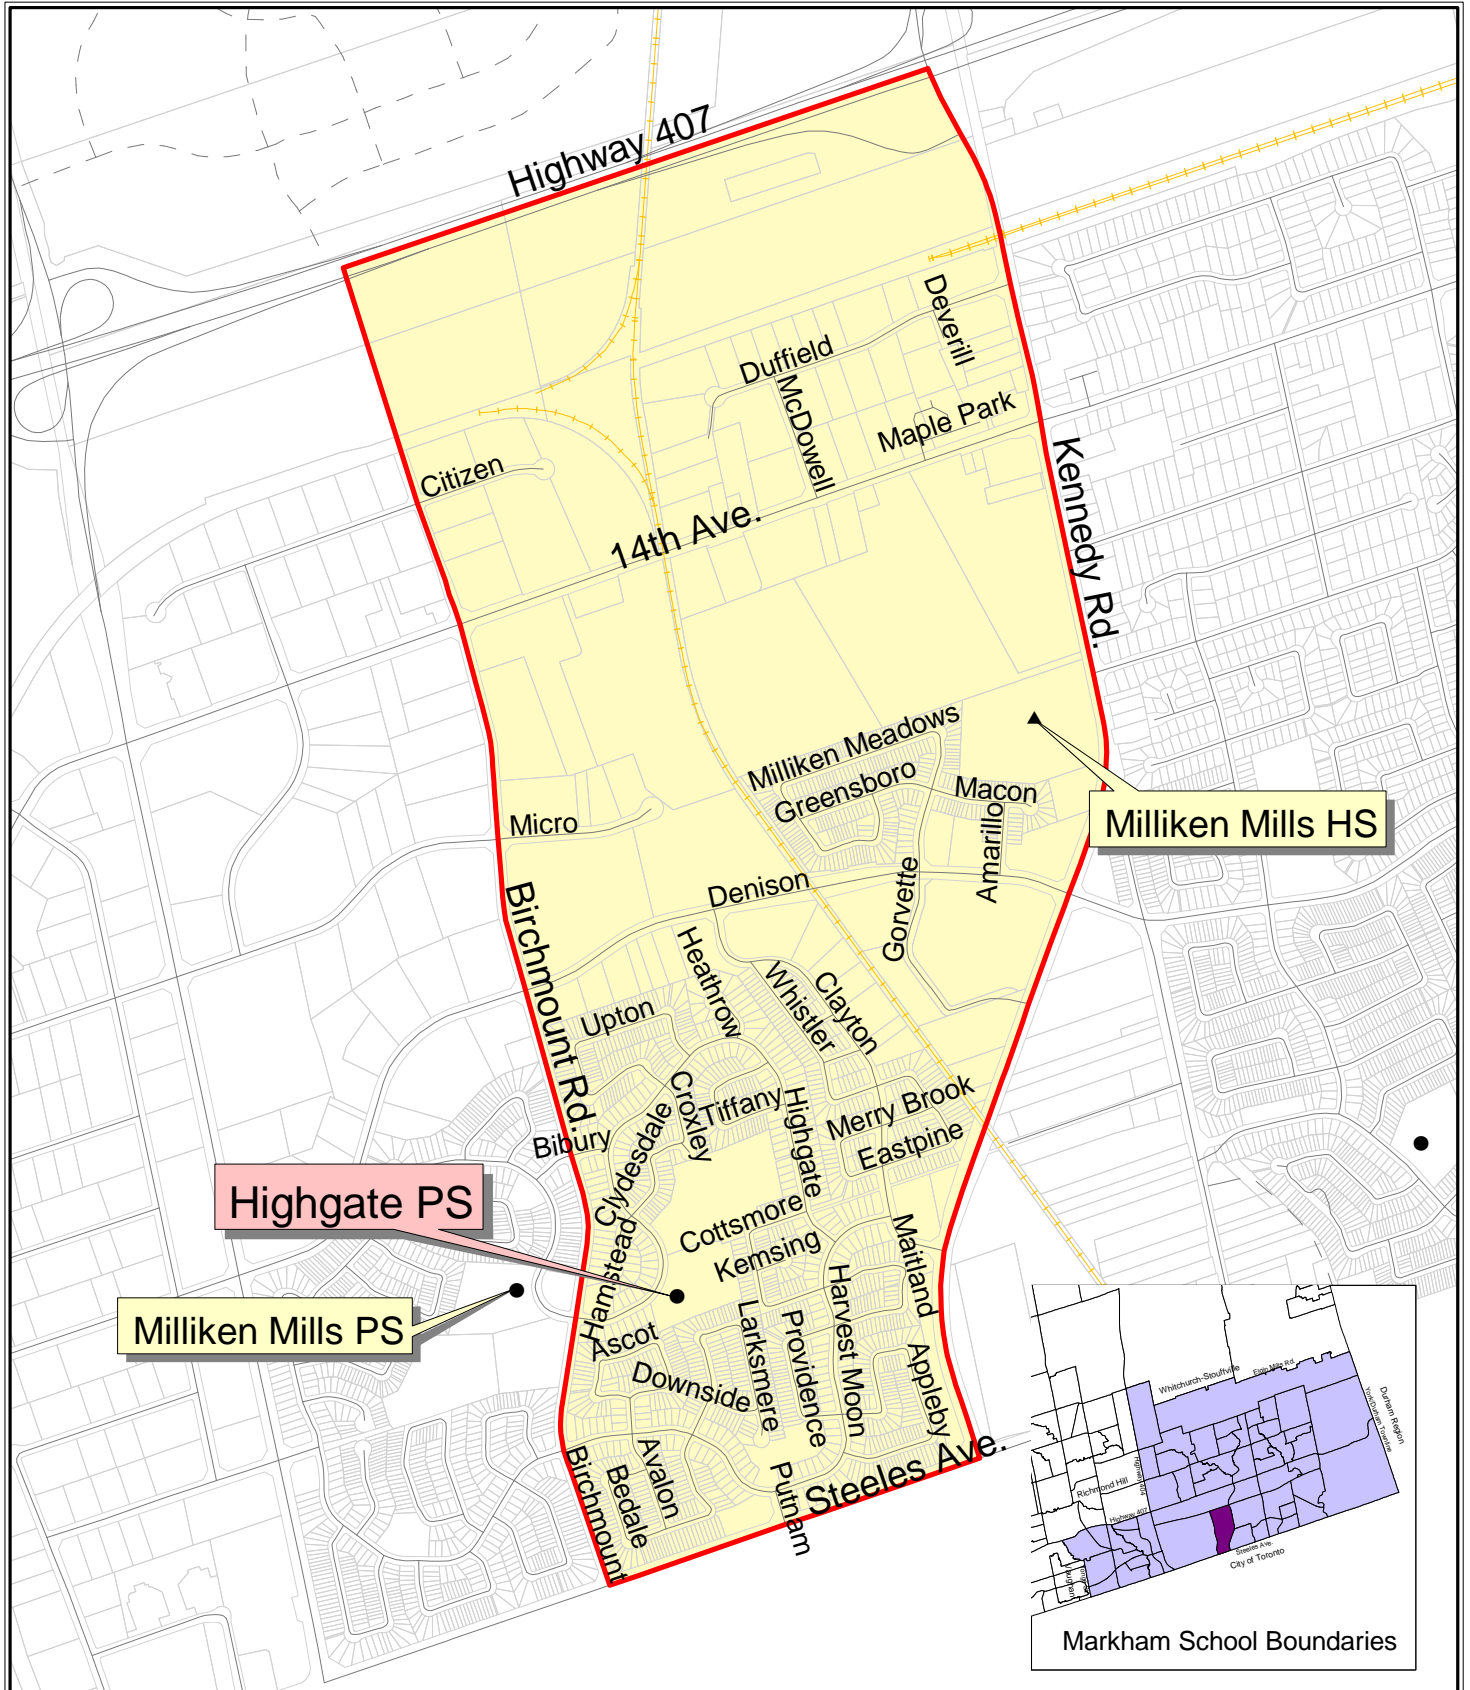

Elementary Boundary Description

Highgate Public School

North:

- From the intersection of the centre line of Highway 407 and a point due north of the centre line of Birchmount Road
- East to the centre line of Kennedy Road

East:

- From the intersection of the centre line of Highway 407 and the centre line of Kennedy Road
- South to the centre line of Steeles Avenue

South:

- From the intersection of the centre line of Steeles Avenue and the centre line of Kennedy Road
- West to the centre line of Birchmount Road

West:

- From the intersection of the centre line of Steeles Avenue and the centre line of Birchmount Road
- North to the centre line of Highway 407

Highgate PS Town of Markham

Legend		
School Boundary	Elementary School	Roads
Lakes	Elementary French Immersion School	Proposed Road
Parcels	Secondary School	Rivers/Creeks
		Railway Tracks

Map updated on January 30, 2004
Date of Boundary Approval: 1997