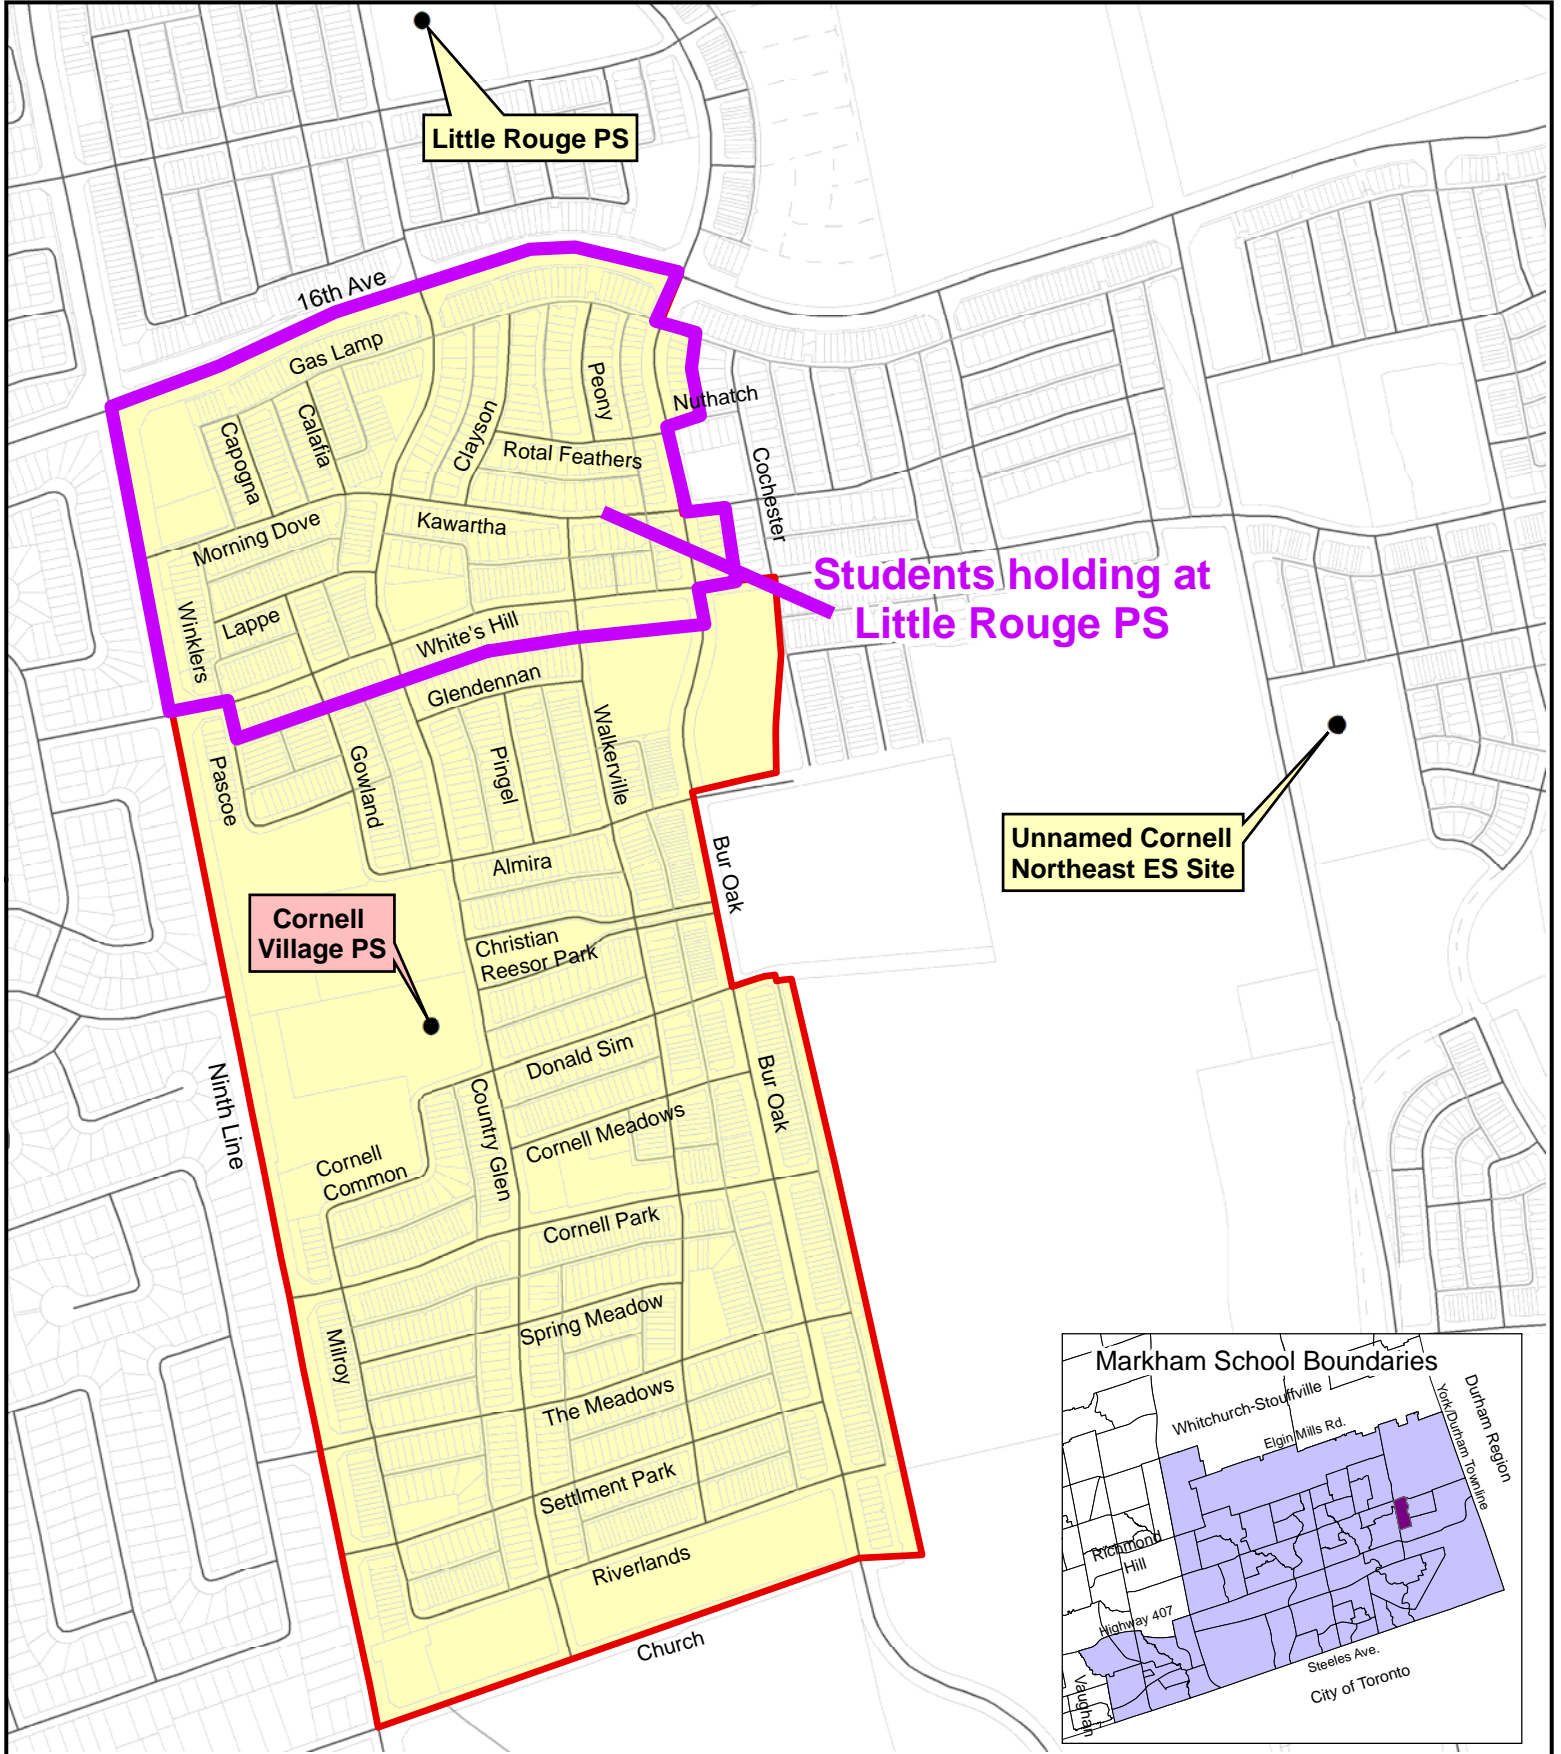

Cornell Village PS Town of Markham

**Unnamed Cornell
Northeast ES Site**

**Cornell
Village PS**

Little Rouge PS

**Students holding at
Little Rouge PS**