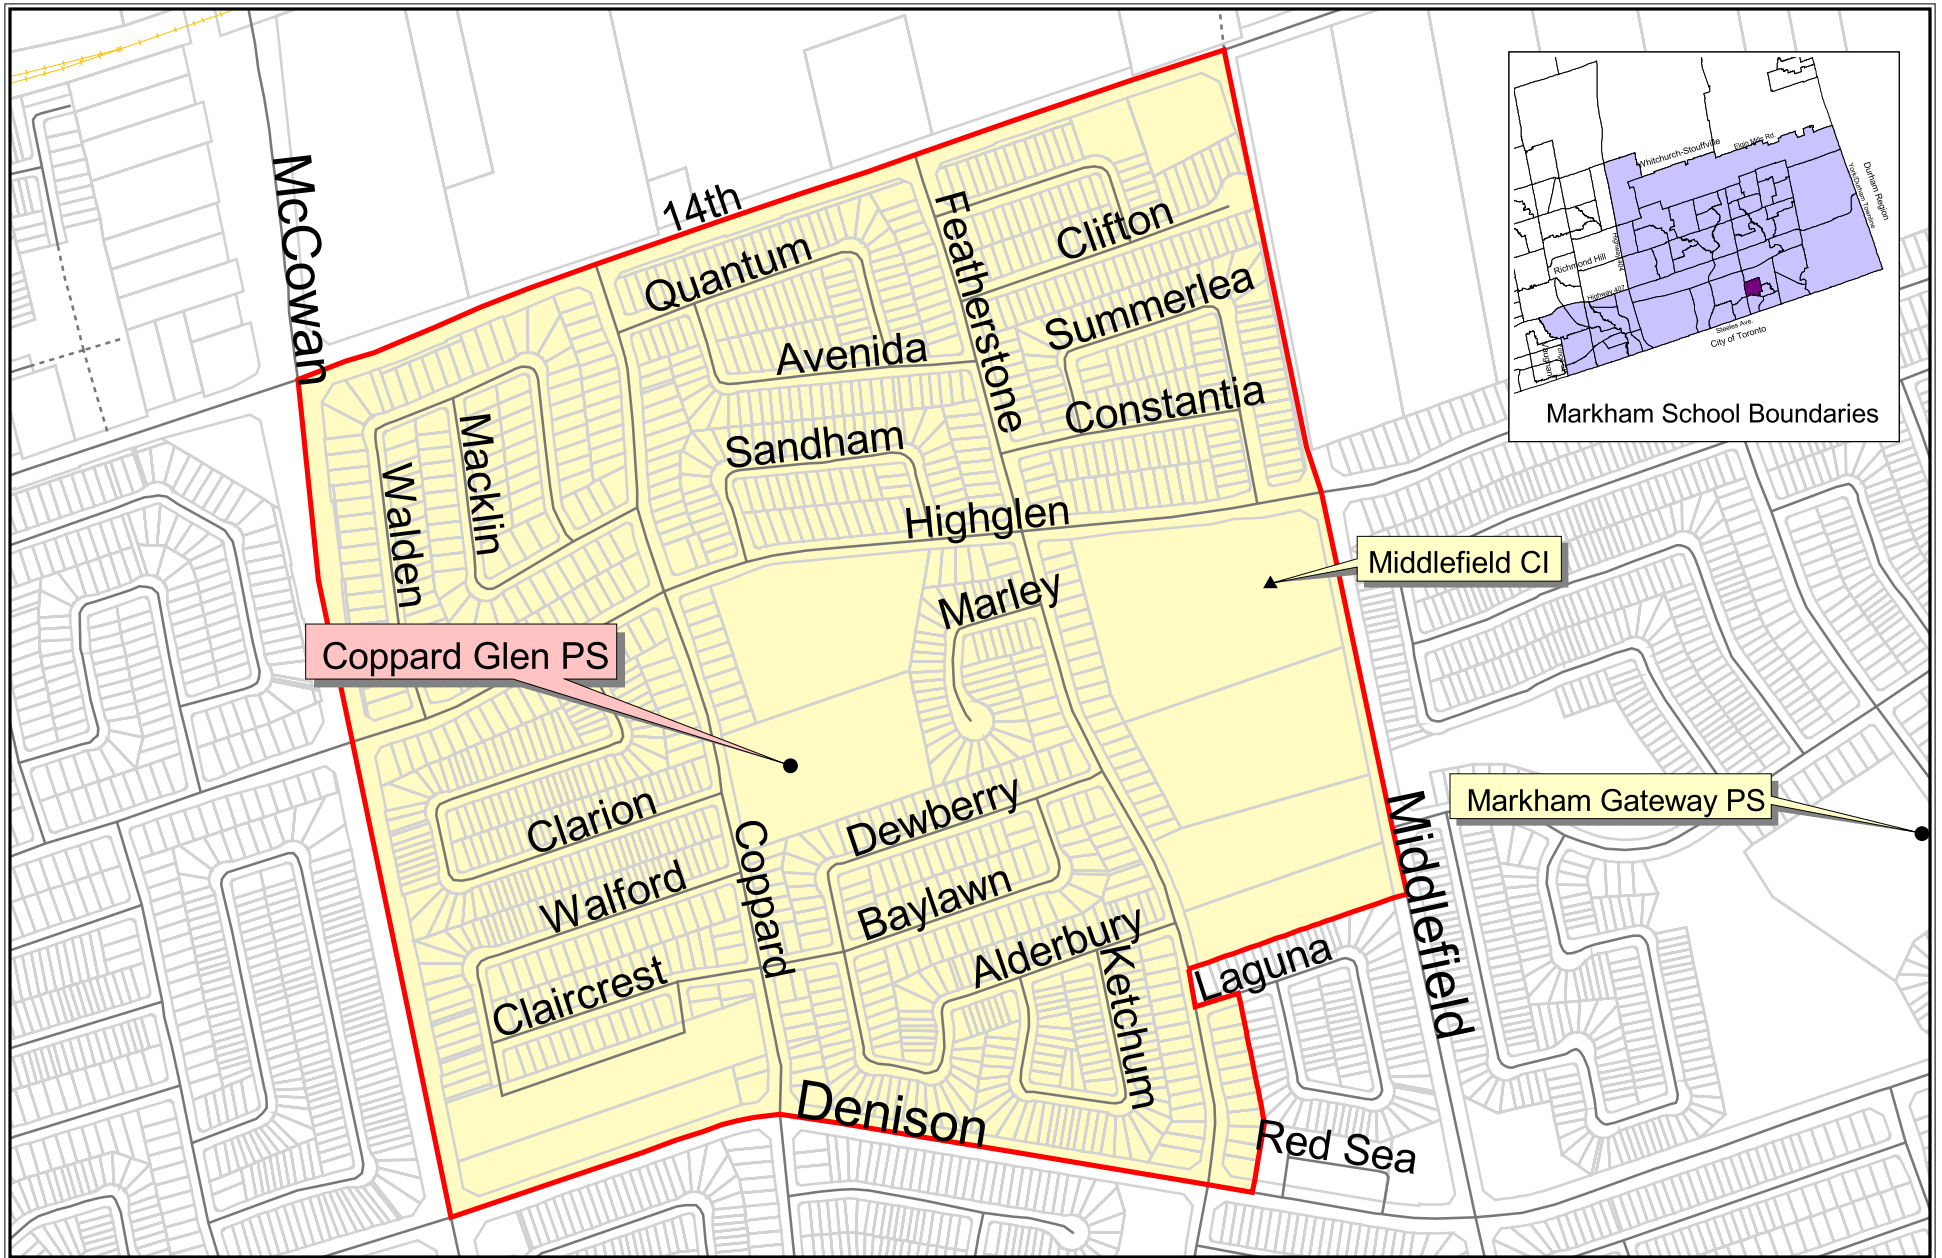

Coppard Glen PS Town of Markham

Legend

School Boundary	Elementary School	Roads
Lakes	Elementary French Immersion School	Proposed Road
Parcels	Secondary School	Rivers/Creeks
		Railway Tracks

Map updated on April 1, 2005
Date of Boundary Approval: March 2005