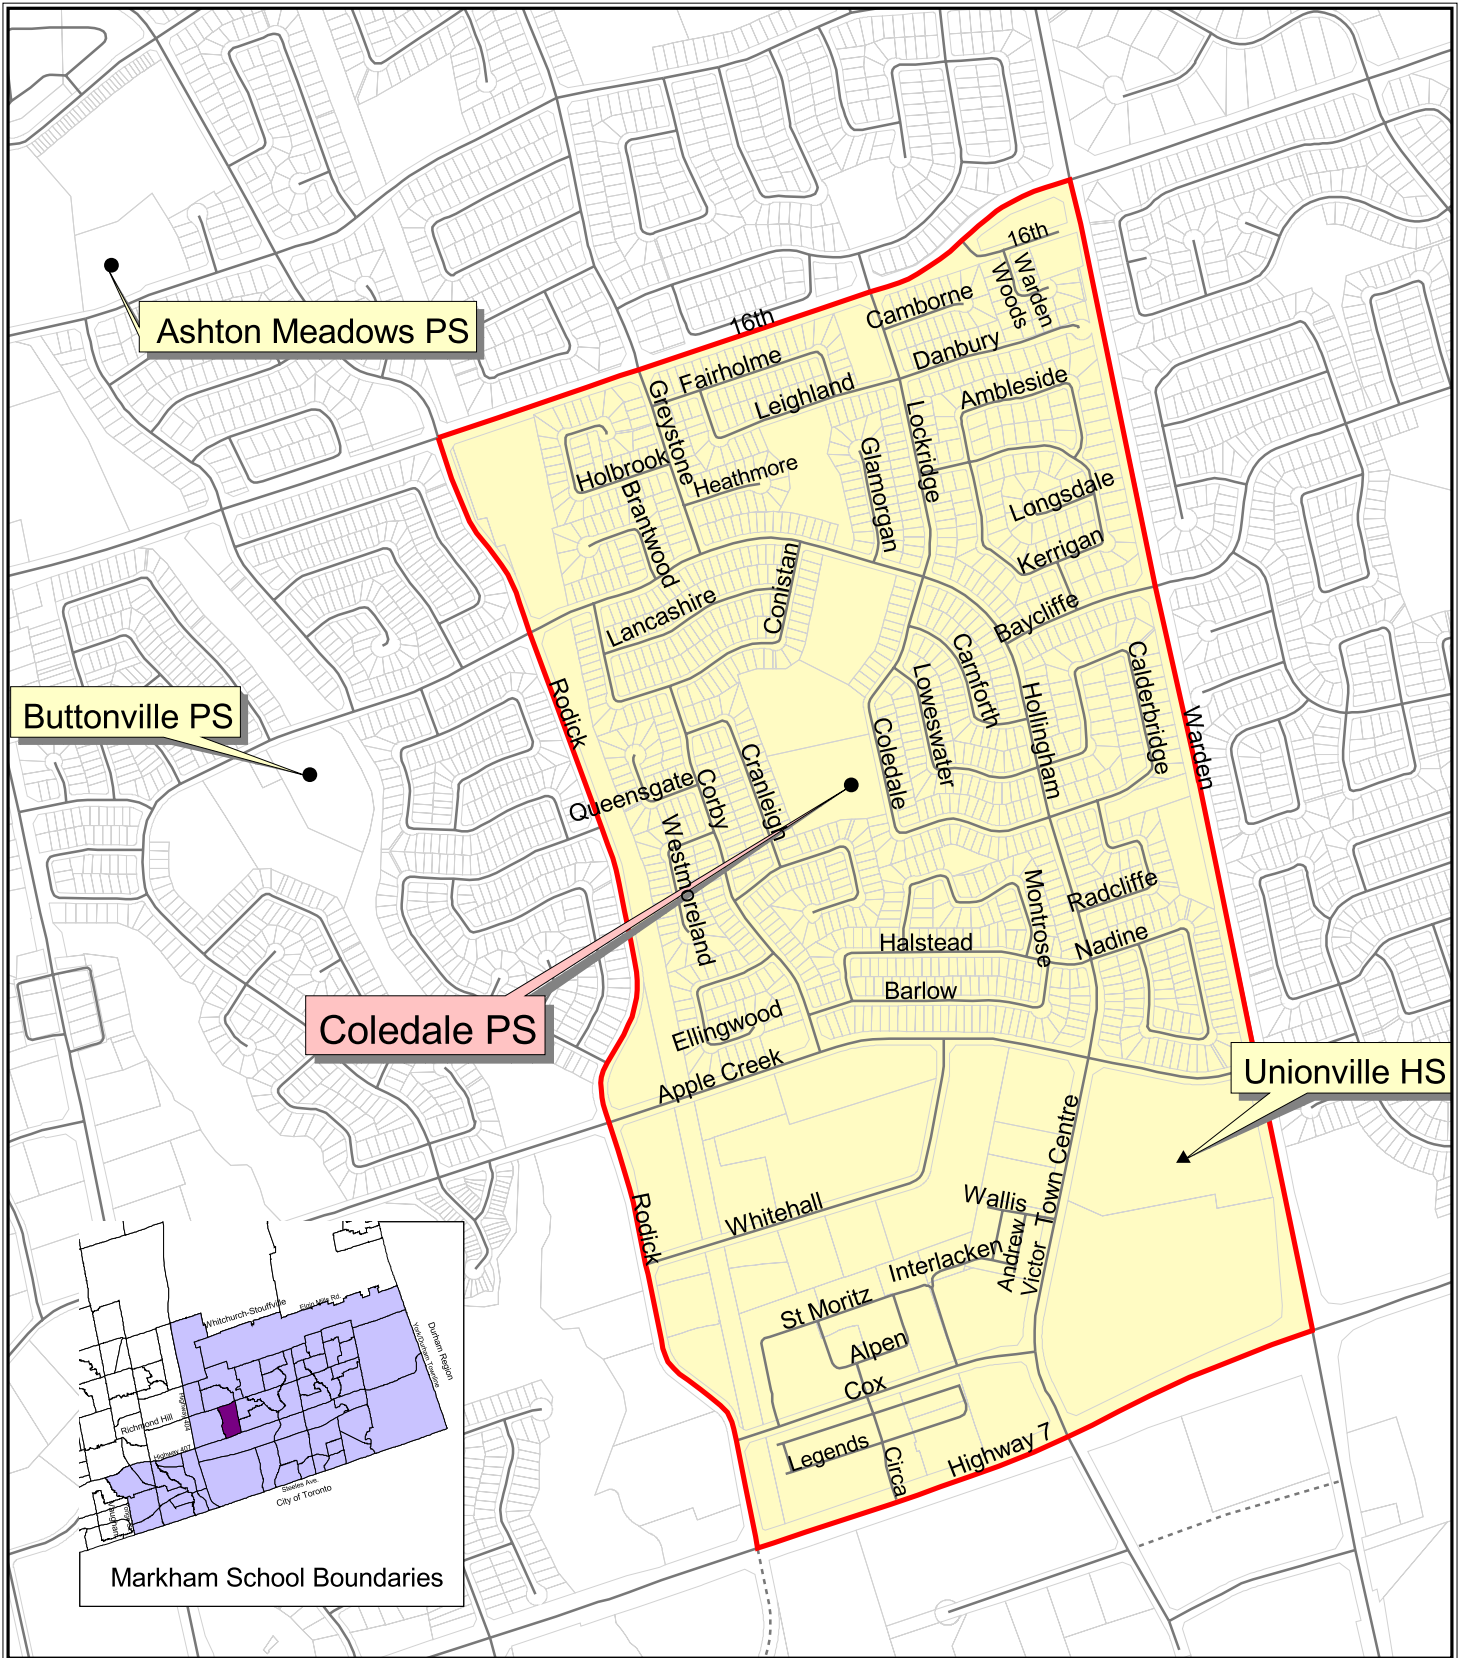

Elementary Boundary Description

Coledale Public School

North:

- From the intersection of the centre line of 16th Avenue and the centre line of Rodick Road
- East to the centre line of Warden Avenue

East:

- From the intersection of the centre line of 16th Avenue and the centre line of Warden Avenue
- South to the centre line of Highway 7

South:

- From the intersection of the centre line of Warden Avenue and the centre line of Highway 7
- West to the centre line of Rodick Road

West:

- From the intersection of the centre line of Rodick Road and the centre line of Highway 7
- North to the centre line of 16th Avenue

Coledale PS Town of Markham

Legend	
	School Boundary
	Lakes
	Parcels
	Elementary School
	Elementary French Immersion School
	Secondary School
	Roads
	Proposed Road
	Rivers/Creeks
	Railway Tracks

Map updated on February 21, 2005
Date of Boundary Approval: 1997