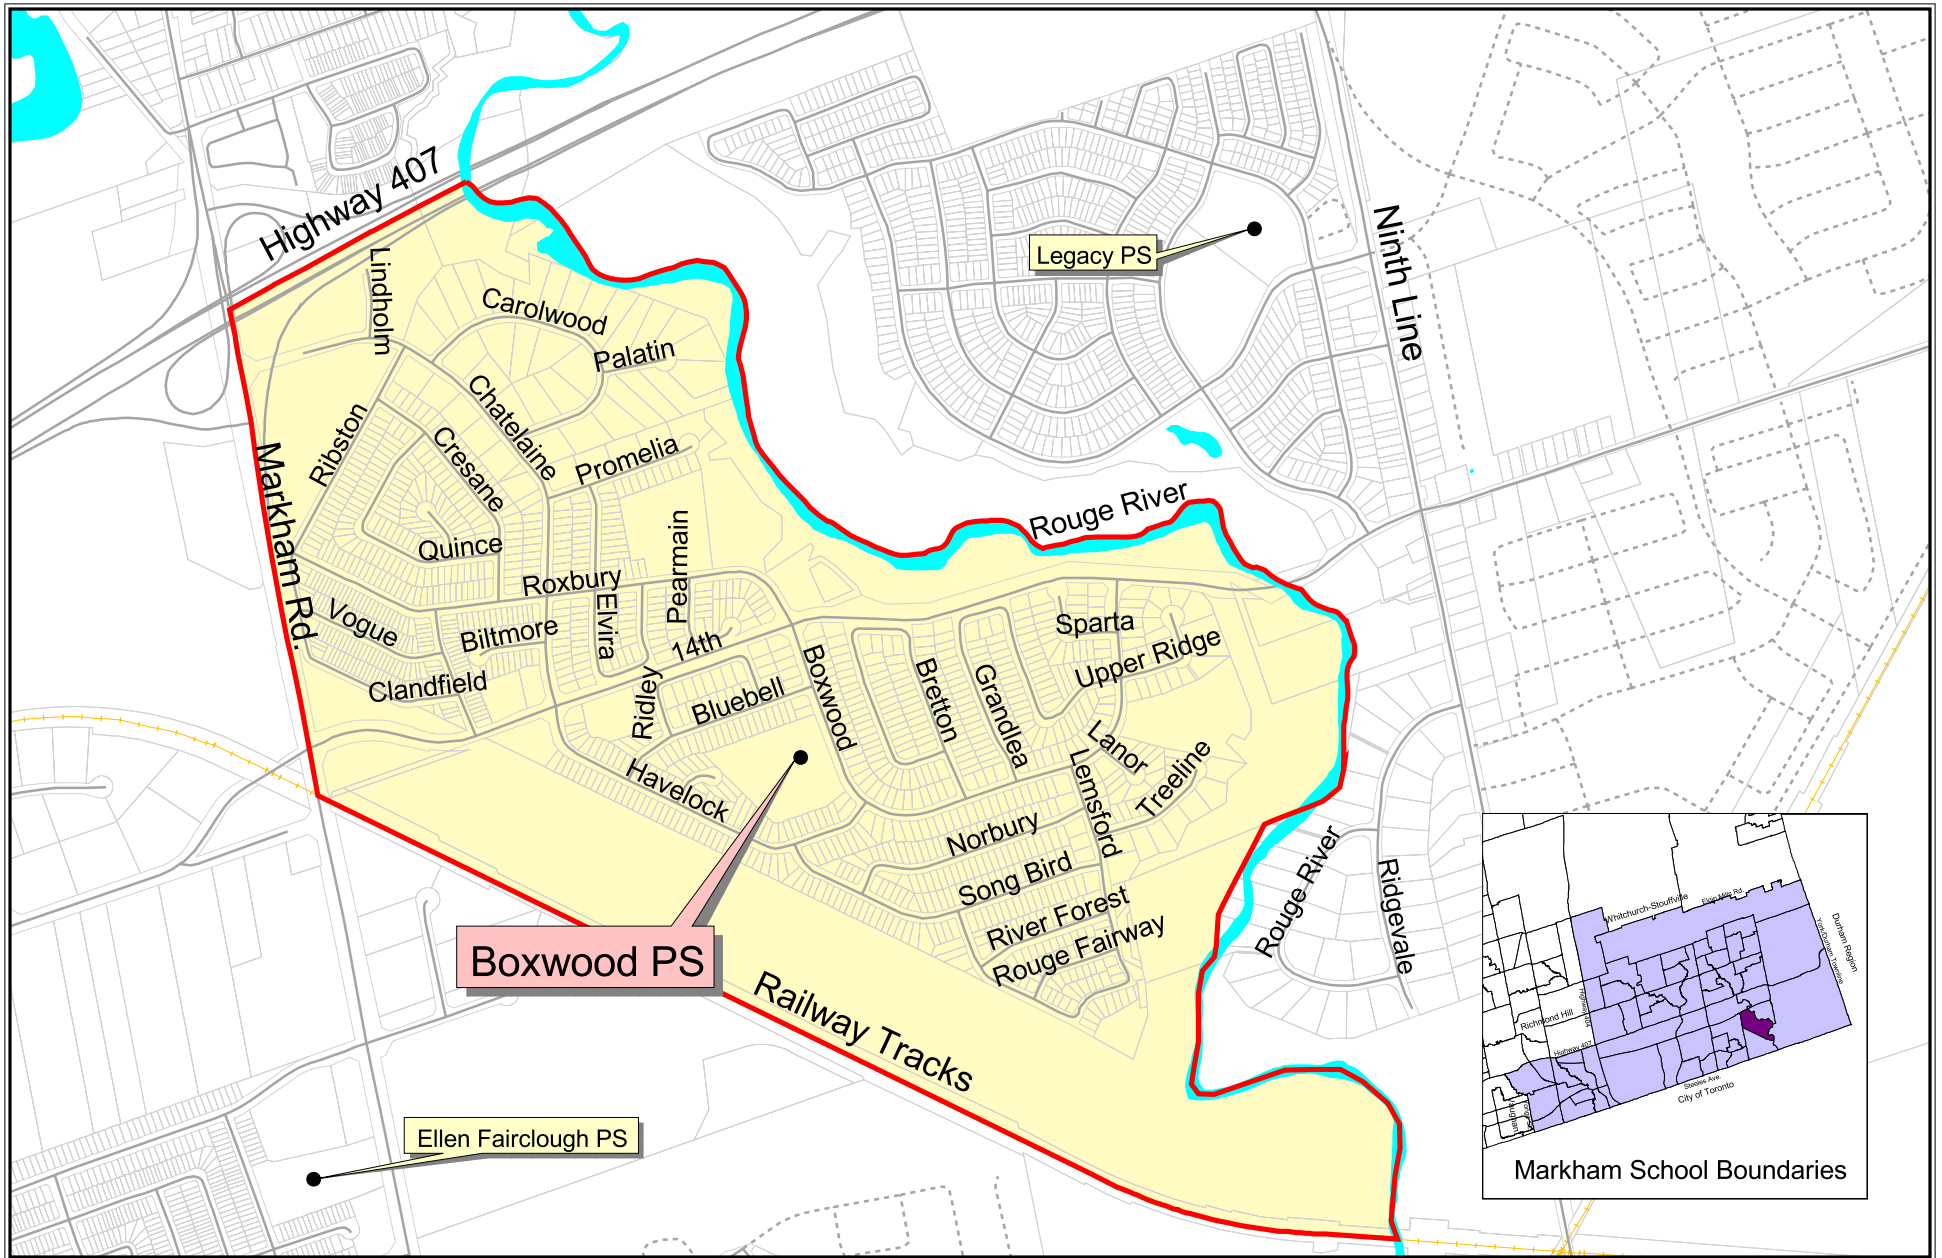

Elementary Boundary Description

Boxwood Public School

North:

- From the intersection of the centre line of Markham Road and Highway 407
- East to the Rouge River

East:

- From the intersection of Highway 407 and the Rouge River
- South (crossing 14th Avenue) to the railway tracks

South:

- From the intersection of the railway tracks and the Rouge River
- Northwest to the centre line of Markham Road

West:

- From the intersection of the centre line of Markham Road and the railway tracks
- North to Highway 407

Boxwood PS Town of Markham

Legend	
School Boundary	Elementary School
Lakes	Elementary French Immersion School
Parcels	Secondary School
Roads	Proposed Road
Rivers/Creeks	Railway Tracks

Map updated on April 3, 2006
Date of Boundary Approval: 2000