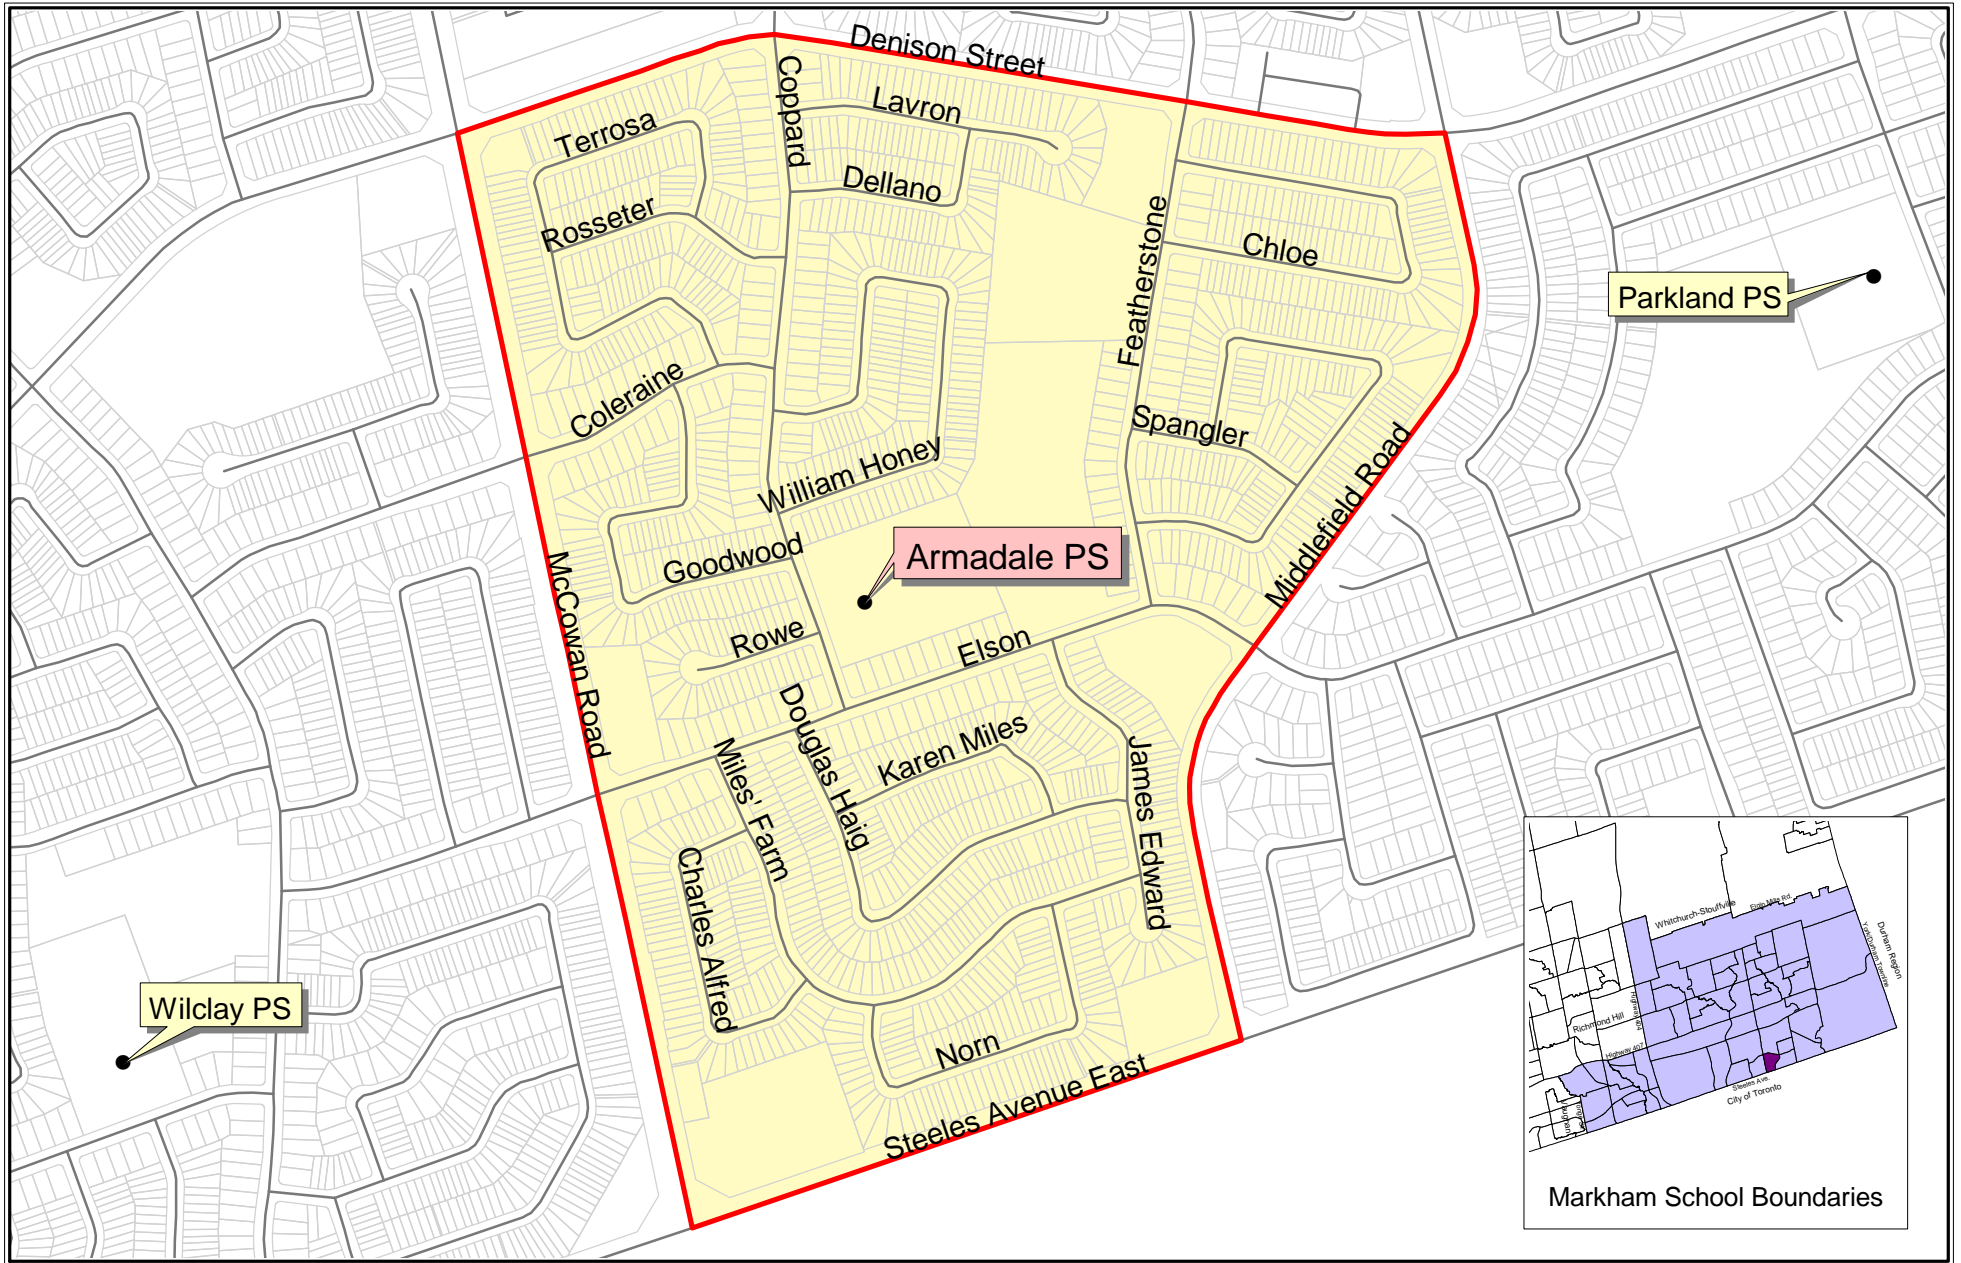

Elementary Boundary Description

Armadale Public School

North:

- From the intersection of the centre line of Denison Street and the centre line of McCowan Road.
- East to the centre line of Middlefield Road.

East:

- From the intersection of the centre line of Denison Street and the centre line of Middlefield Road.
- South to the centre line of Steeles Avenue.

South:

- From the intersection of the centre line of Steeles Avenue and the centre line of Middlefield Road.
- West to the centre line of McCowan Road.

West:

- From the intersection of the centre line of Steeles Avenue and the centre line of McCowan Road.
- North to the centre line of Denison Street.

Armada PS Town of Markham

Legend	
School Boundary	Elementary School
Lakes	Elementary French Immersion School
Parcels	Secondary School
	Roads
	Proposed Road
	Rivers/Creeks
	Railway Tracks

Map updated on January 30, 2004
Date of Boundary Approval: 1997