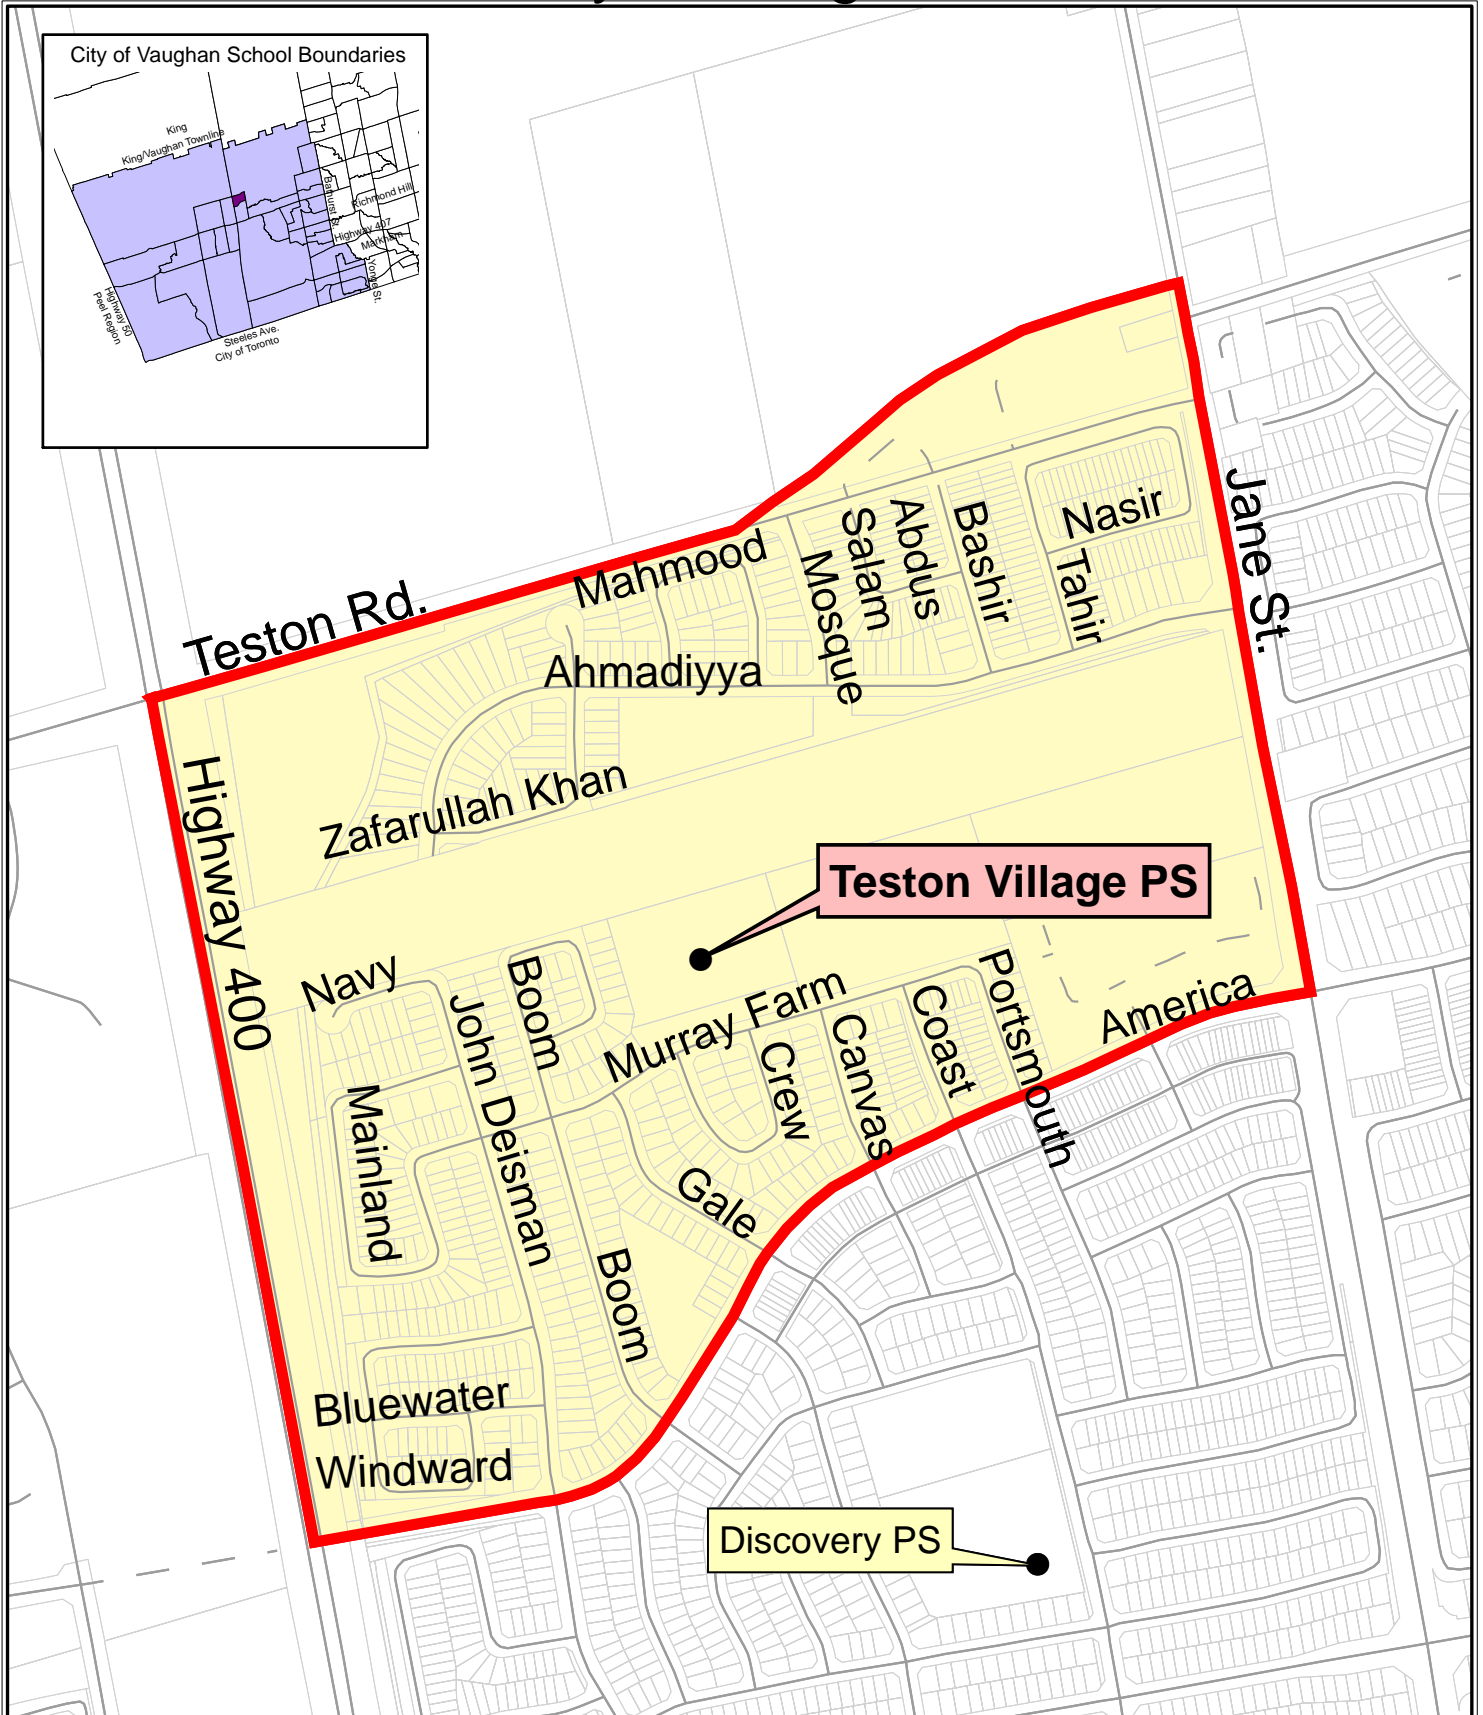

Elementary Boundary Description

Teston Village Public School

North:

- From the intersection of the centre line of Highway 400 and the centre line of Teston Road
- East to the centre line of Jane Street

East:

- From the intersection of the centre line of Teston Road and the centre line of Jane Street
- South to the centre line of America Avenue

South:

- From the intersection of the centre line of Jane Street and the centre line of America Avenue
- West to the centre line of Highway 400

West:

- From the intersection of the centre line of Highway 400 and the centre line of America Avenue
- North to the centre line of Teston Road

Teston Village PS City of Vaughan

Legend	
School Boundary	Elementary School
Lakes	Elementary French Immersion School
Parcels	Secondary School
	Roads
	Proposed Road
	Rivers/Creeks
	Railway Tracks

Map updated: April 26, 2007
Date of Boundary Approval:
April 26, 2007