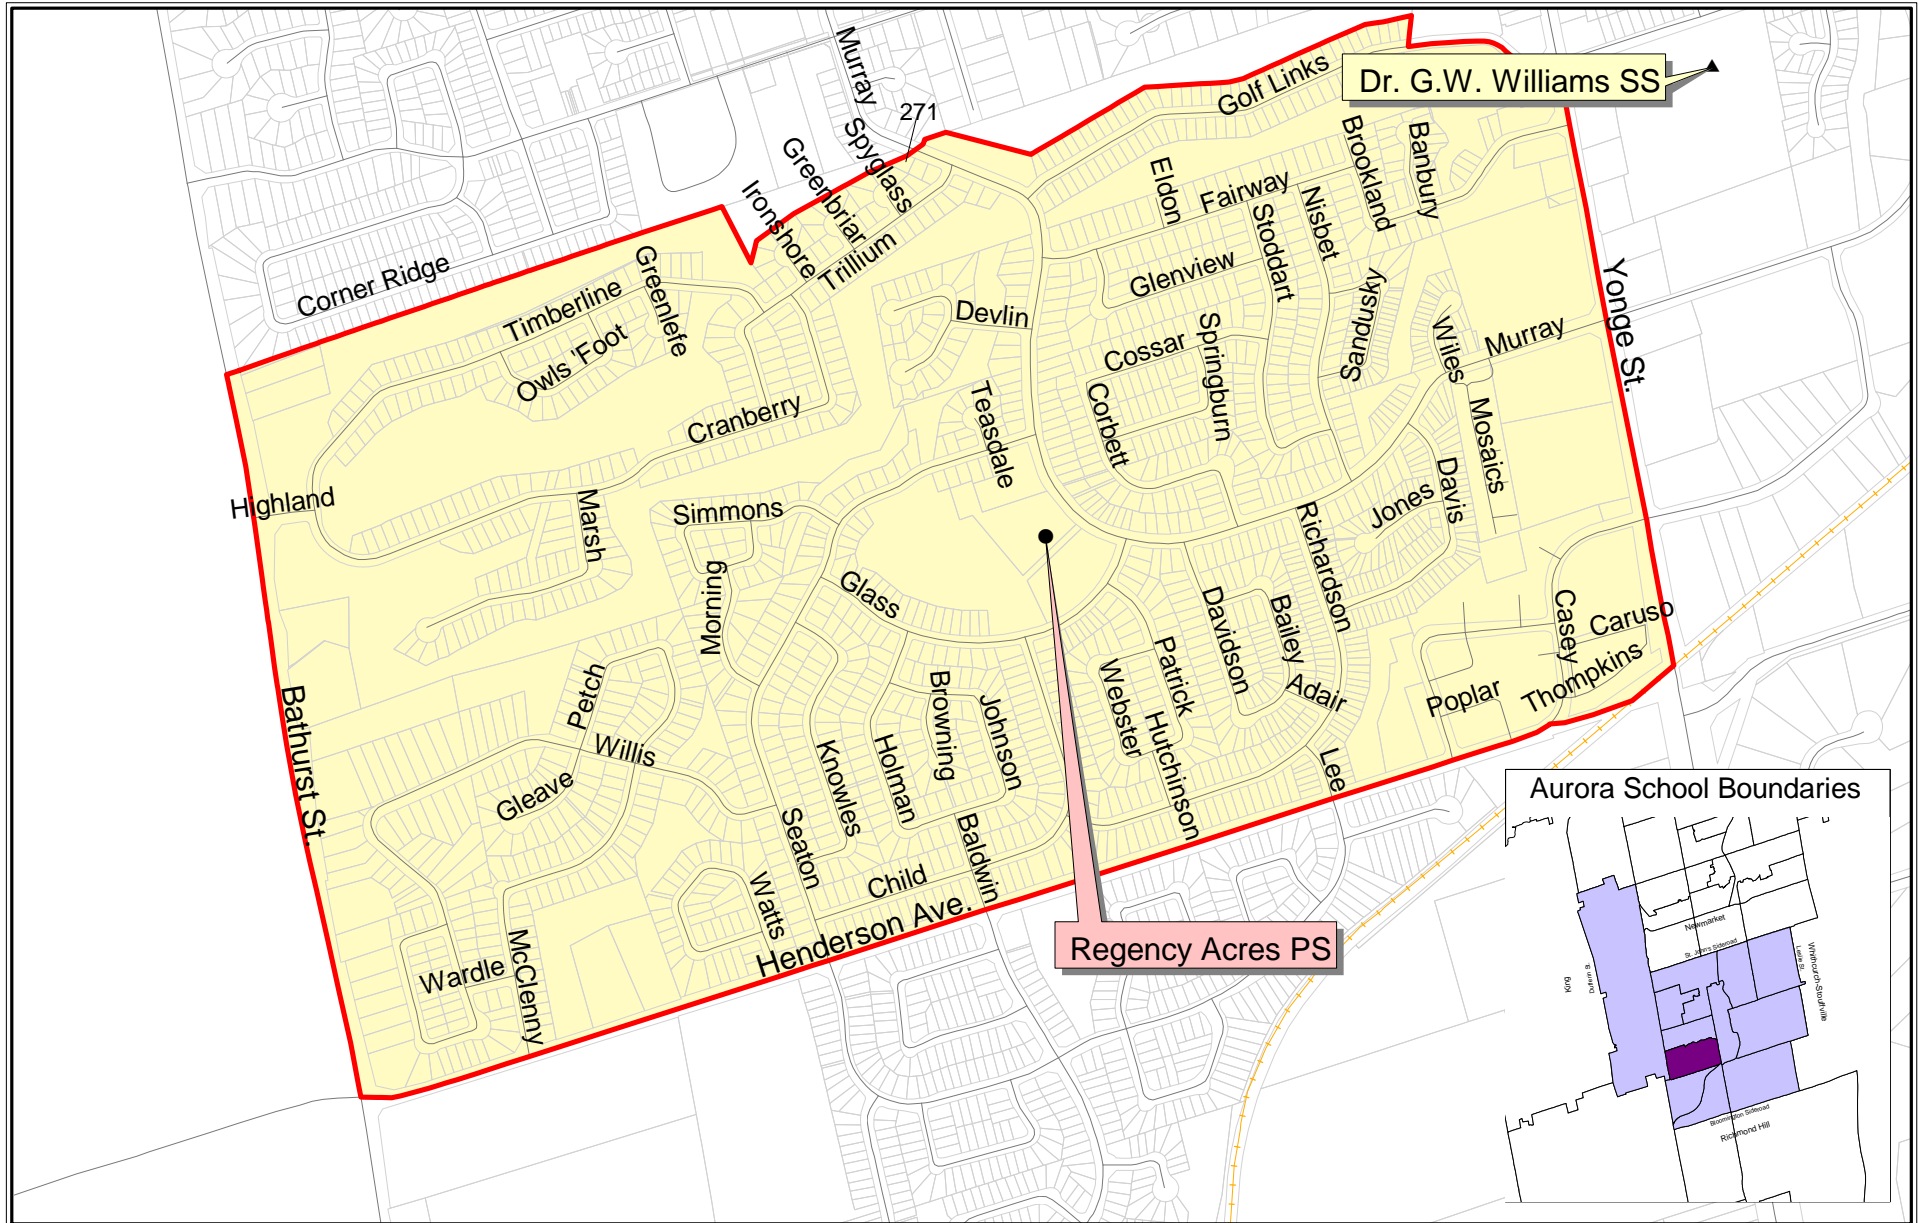

Regency Acres PS Town of Aurora

Legend	
School Boundary	Elementary School
Lakes	Elementary French Immersion School
Parcels	Secondary School
	Roads
	Proposed Road
	Rivers/Creeks
	Railway Tracks

Map updated on January 22, 2004
Date of Boundary Approval: 2002