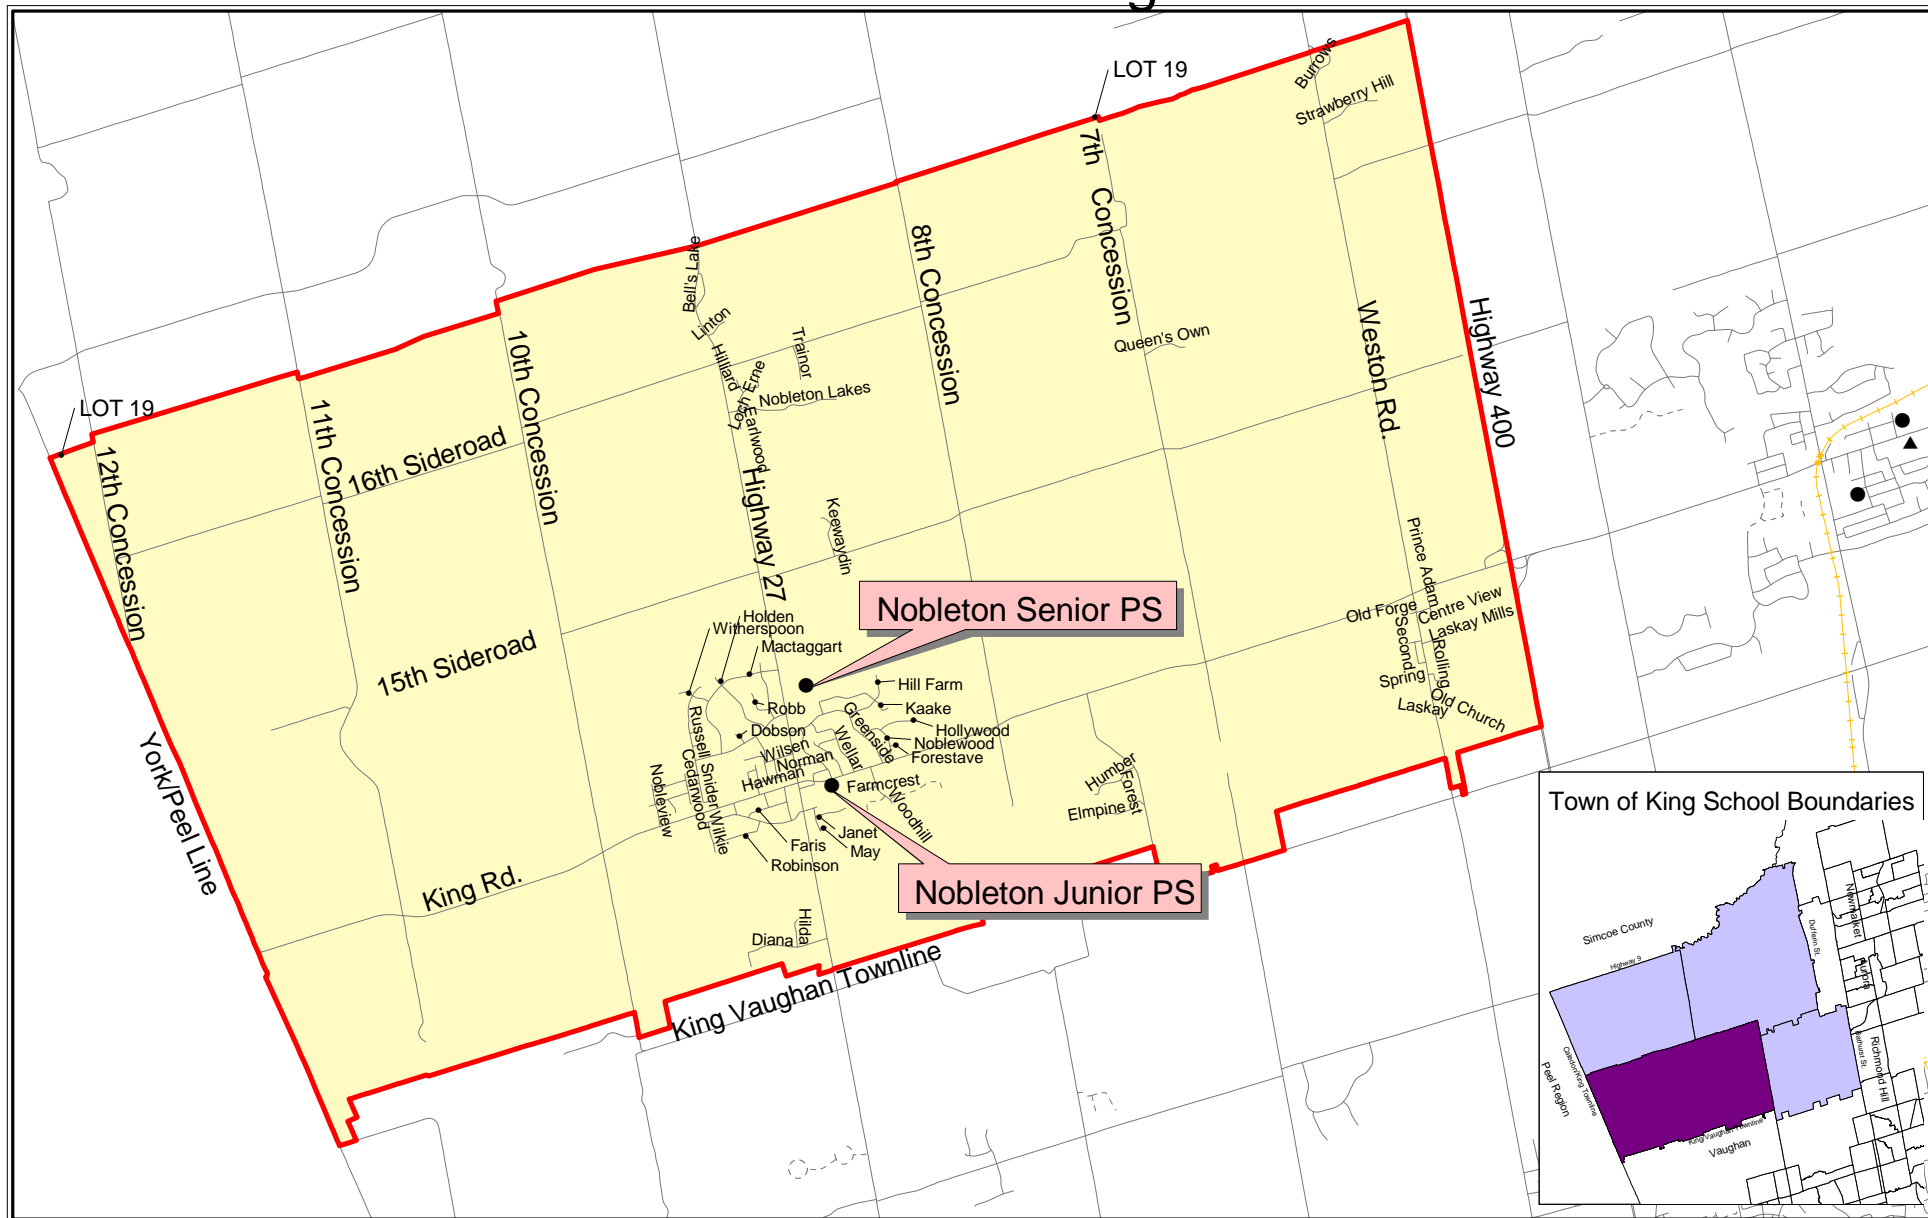

Elementary Boundary Description Nobleton Junior PS (JK-3)/Nobleton Senior PS (4-8)

North:

- From the intersection of the south end of Lot 19 and the York/Peel Line
- East to the centre line of Hwy 400

East:

- From the intersection of the south end of Lot 19 and the centre line of Hwy 400
- South to the King/Vaughan Line

South:

- From the intersection of the centre line of Hwy 400 and the back of the lots on the north side of the King/Vaughan Line
- West to the York/Peel Line

West:

- From the intersection of the back of the lots on the north side of the King/Vaughan Line and the York/Peel Line
- North to the south end of Lot 19

Nobleton Junior PS and Nobleton Senior PS

Town of King

Legend	
	School Boundary
	Lakes
	Parcels
	Elementary School
	Elementary French Immersion School
	Secondary School
	Roads
	Proposed Road
	Rivers/Creeks
	Railway Tracks

Map updated on January 22, 2004
Date of Boundary Approval: 1997