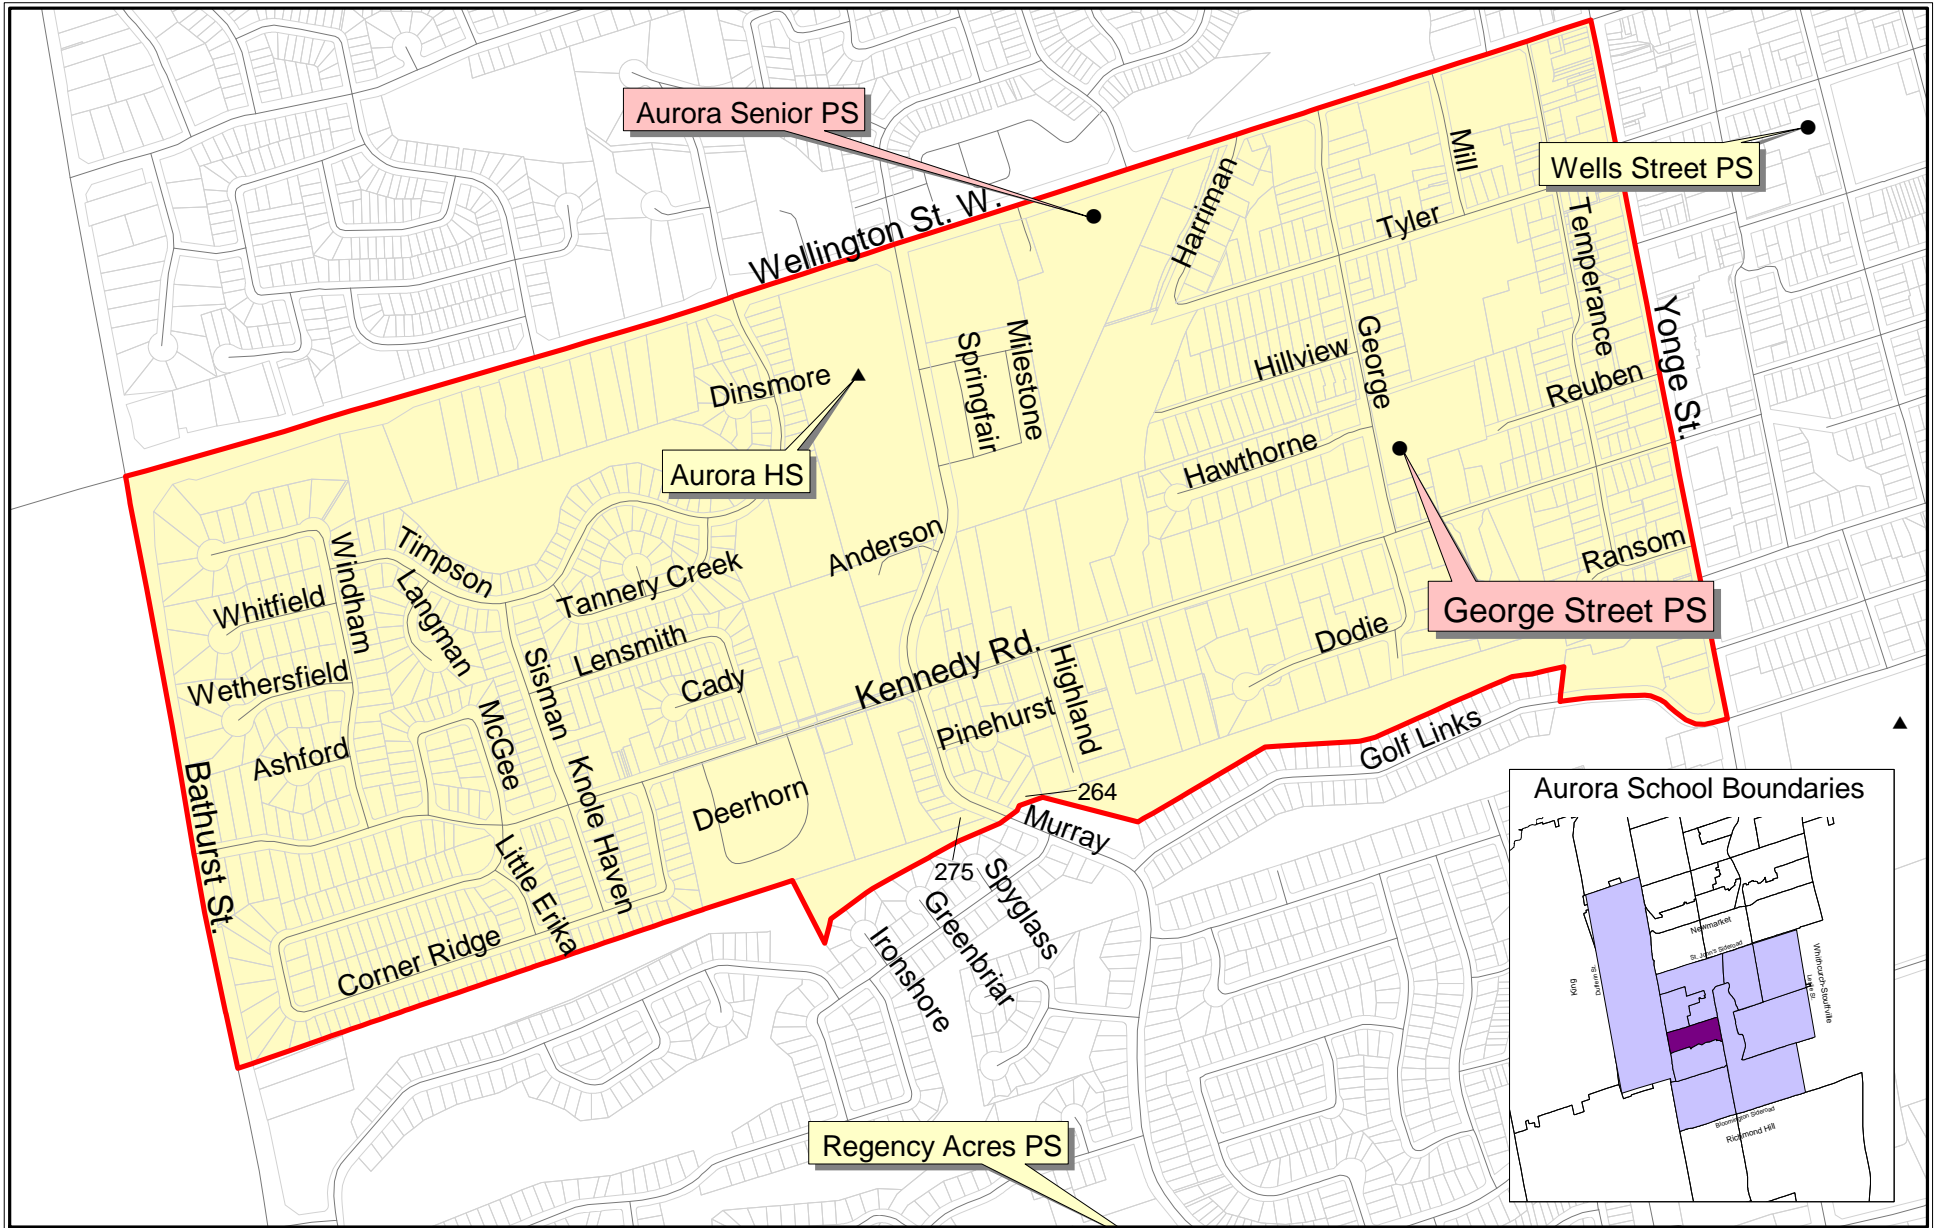

George Street/Aurora Senior PS Town of Aurora

Legend

School Boundary	Elementary School	Roads
Lakes	Elementary French Immersion School	Proposed Road
Parcels	Secondary School	Rivers/Creeks
		Railway Tracks

Map updated on January 22, 2004
Date of Boundary Approval: 2002