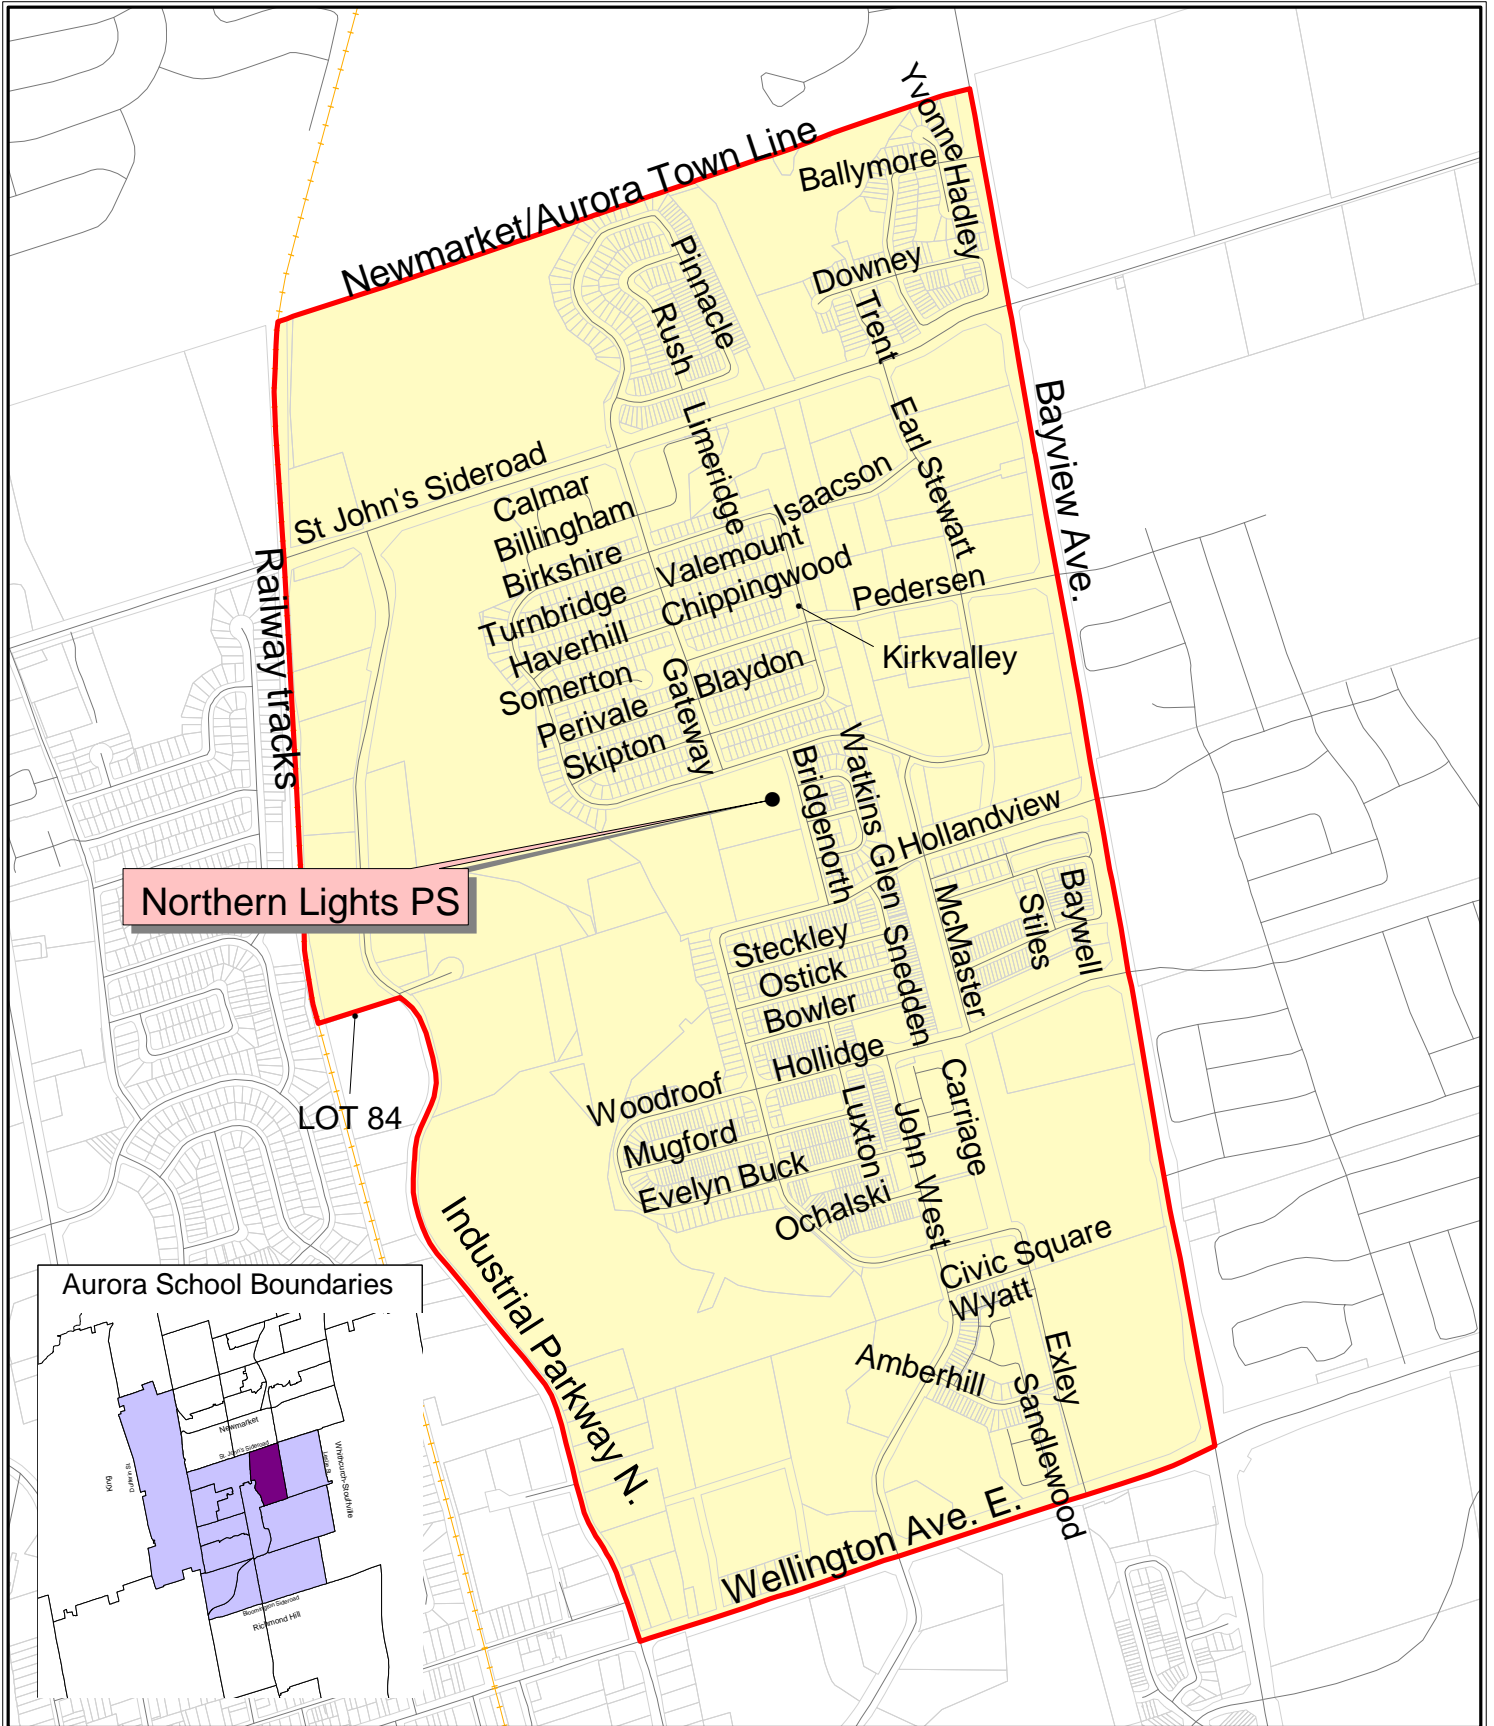

Elementary Boundary Description

Northern Lights Public School

North:

- From the intersection of the Newmarket/Aurora Town Line and the railway tracks
- East to the centre line of Bayview Avenue

East:

- From the intersection of the Newmarket/Aurora Town Line and the centre line of Bayview Avenue
- South to the centre line of Wellington Street East

South:

- From the intersection of the centre line of Wellington Street East and the centre line of Bayview Avenue
- West to the centre line of Industrial Parkway North

West:

- From the intersection of the centre line of Wellington Street East and the centre line of Industrial Parkway North
- North to the south end of Lot 84
- West to the railway tracks
- North to the Newmarket/Aurora Town Line

Northern Lights PS Town of Aurora

Legend

- School Boundary
- Lakes
- Parcels
- Elementary School
- Elementary French Immersion School
- Secondary School
- Roads
- Proposed Road
- Rivers/Creeks
- Railway Tracks

Map updated on January 22, 2004
Date of Boundary Approval: 2000