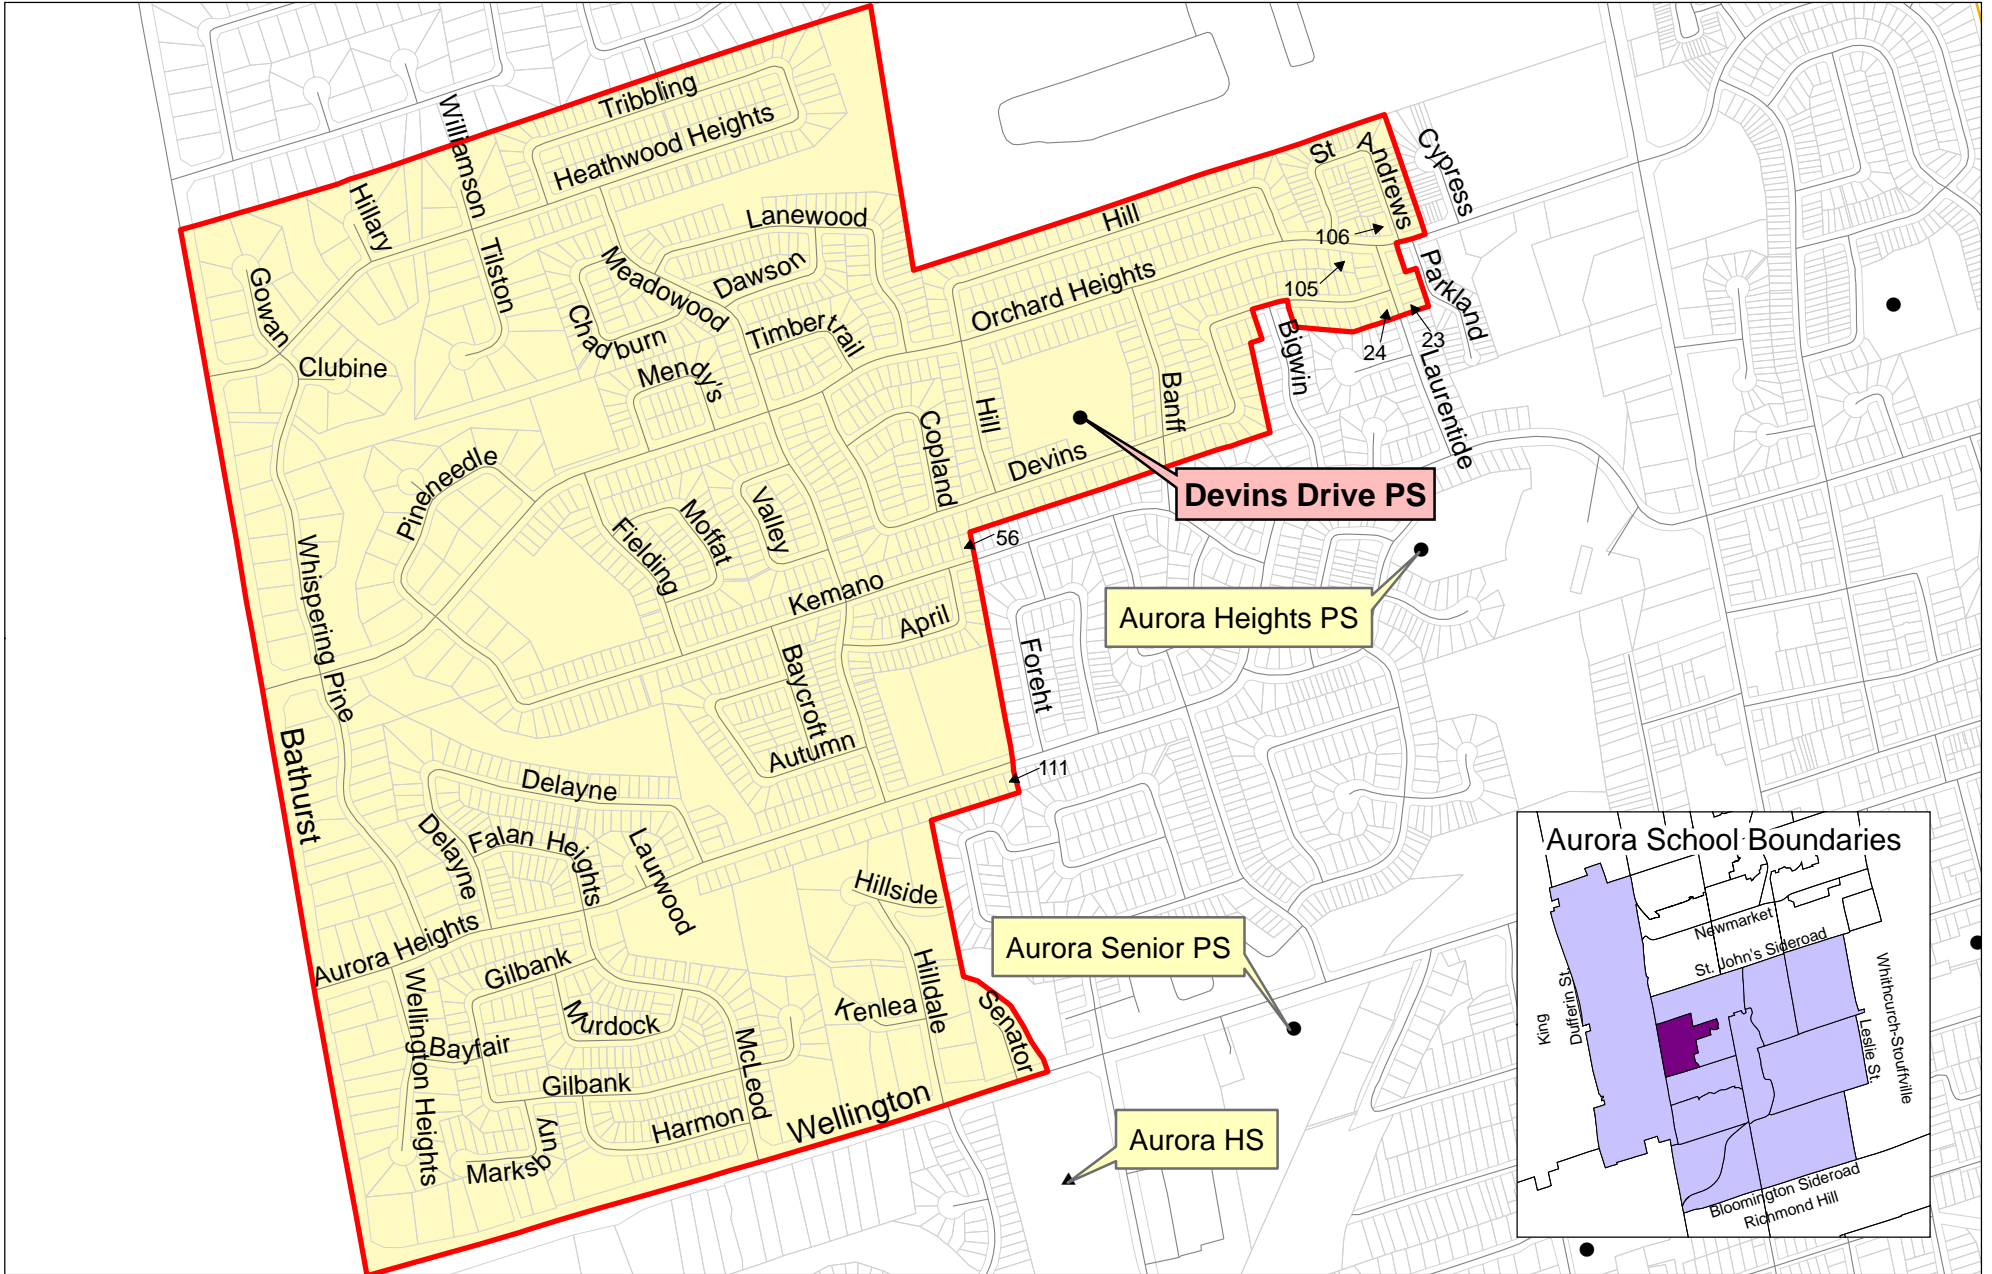

Devins Drive PS Town of Aurora

Legend

School Boundary	Elementary School	Road
Lakes	Elementary French Immersion School	Proposed Road
Parcels	Secondary School	Rails

Map updated on July 10, 2007
Date of Boundary Approval: 1997