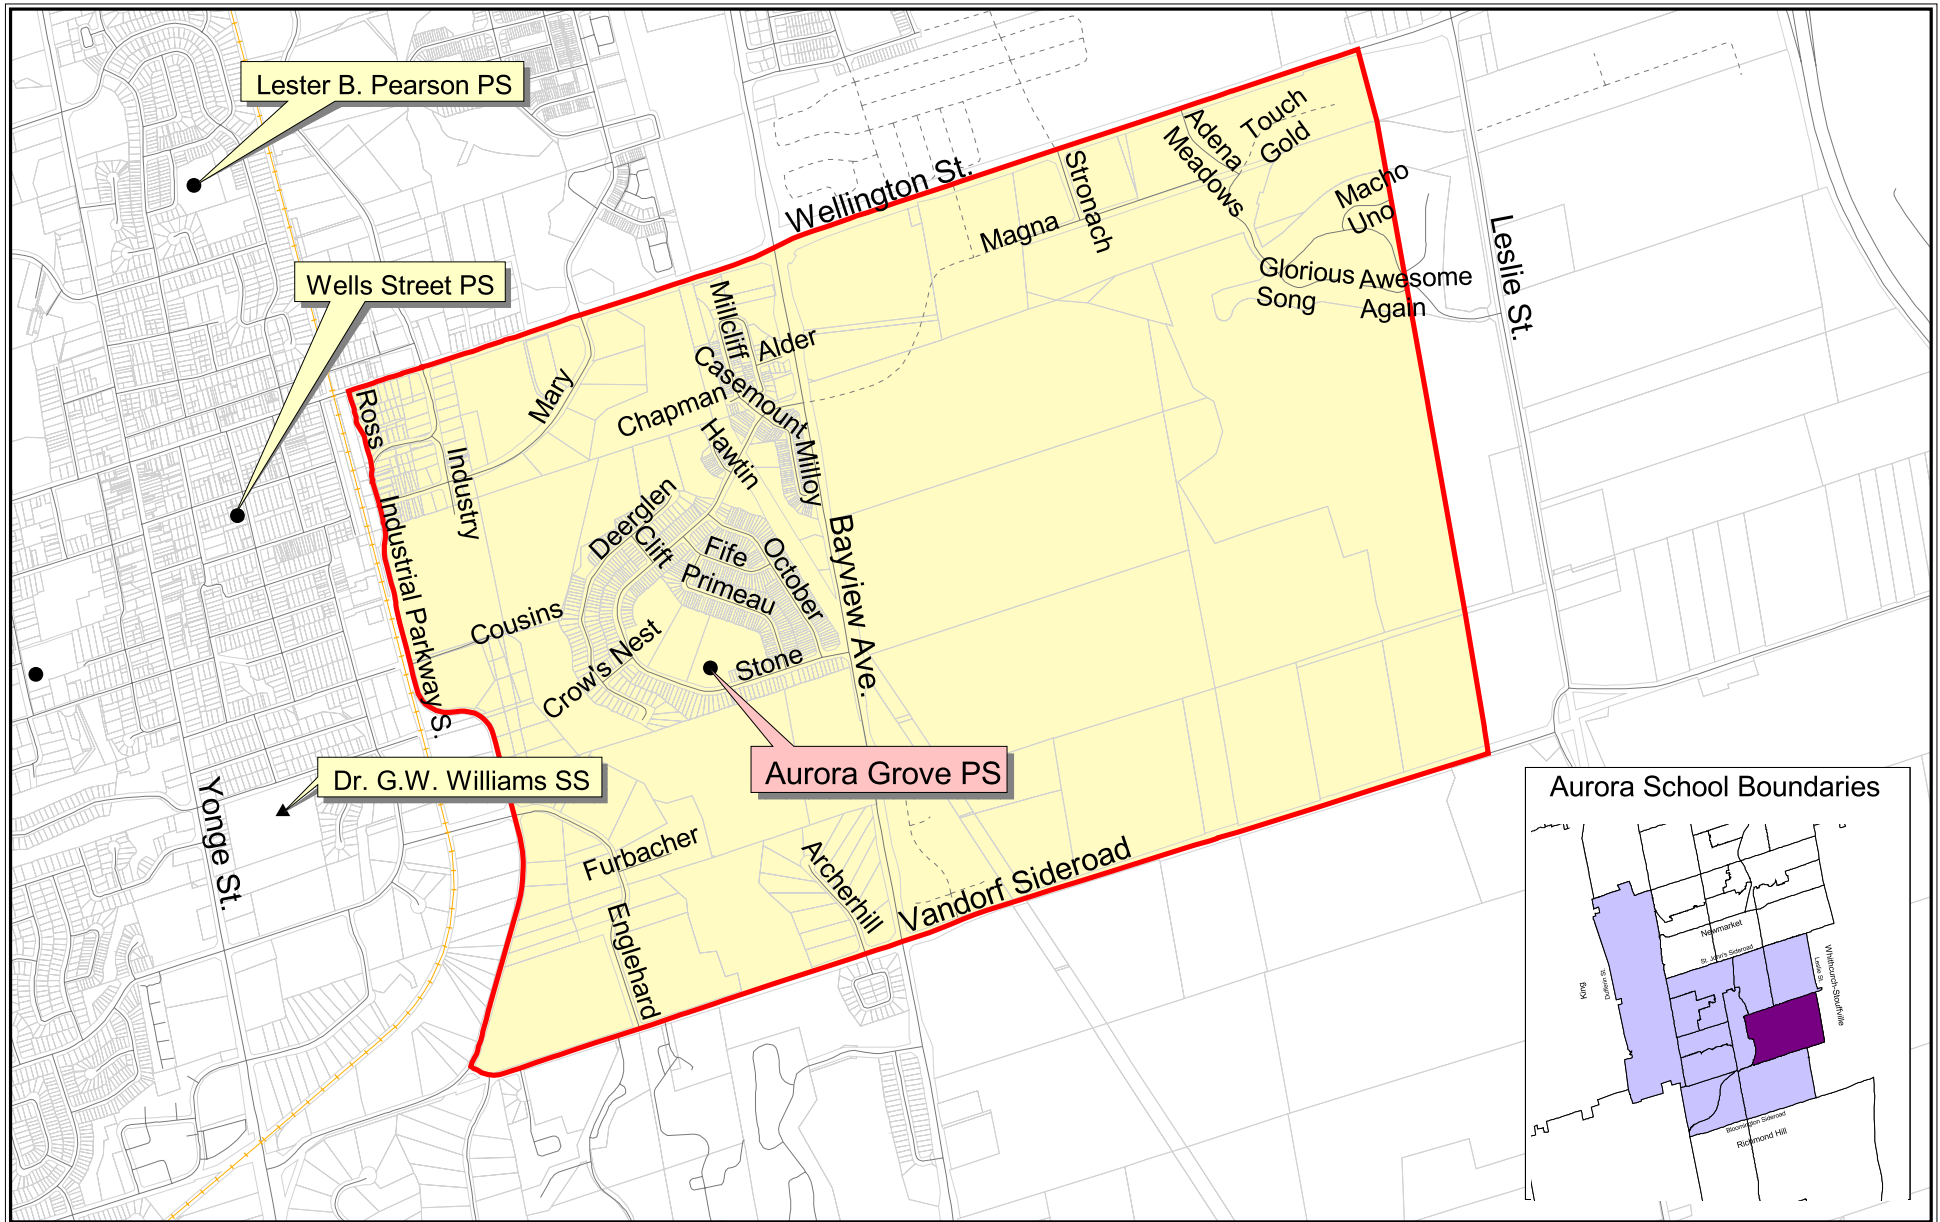

Aurora Grove PS Town of Aurora

Legend					
	School Boundary		Elementary School		Roads
	Lakes		Elementary French Immersion School		Proposed Road
	Parcels		Secondary School		Rivers/Creeks
					Railway Tracks

Map updated on September 1, 2005
Date of Boundary Approval: 2002