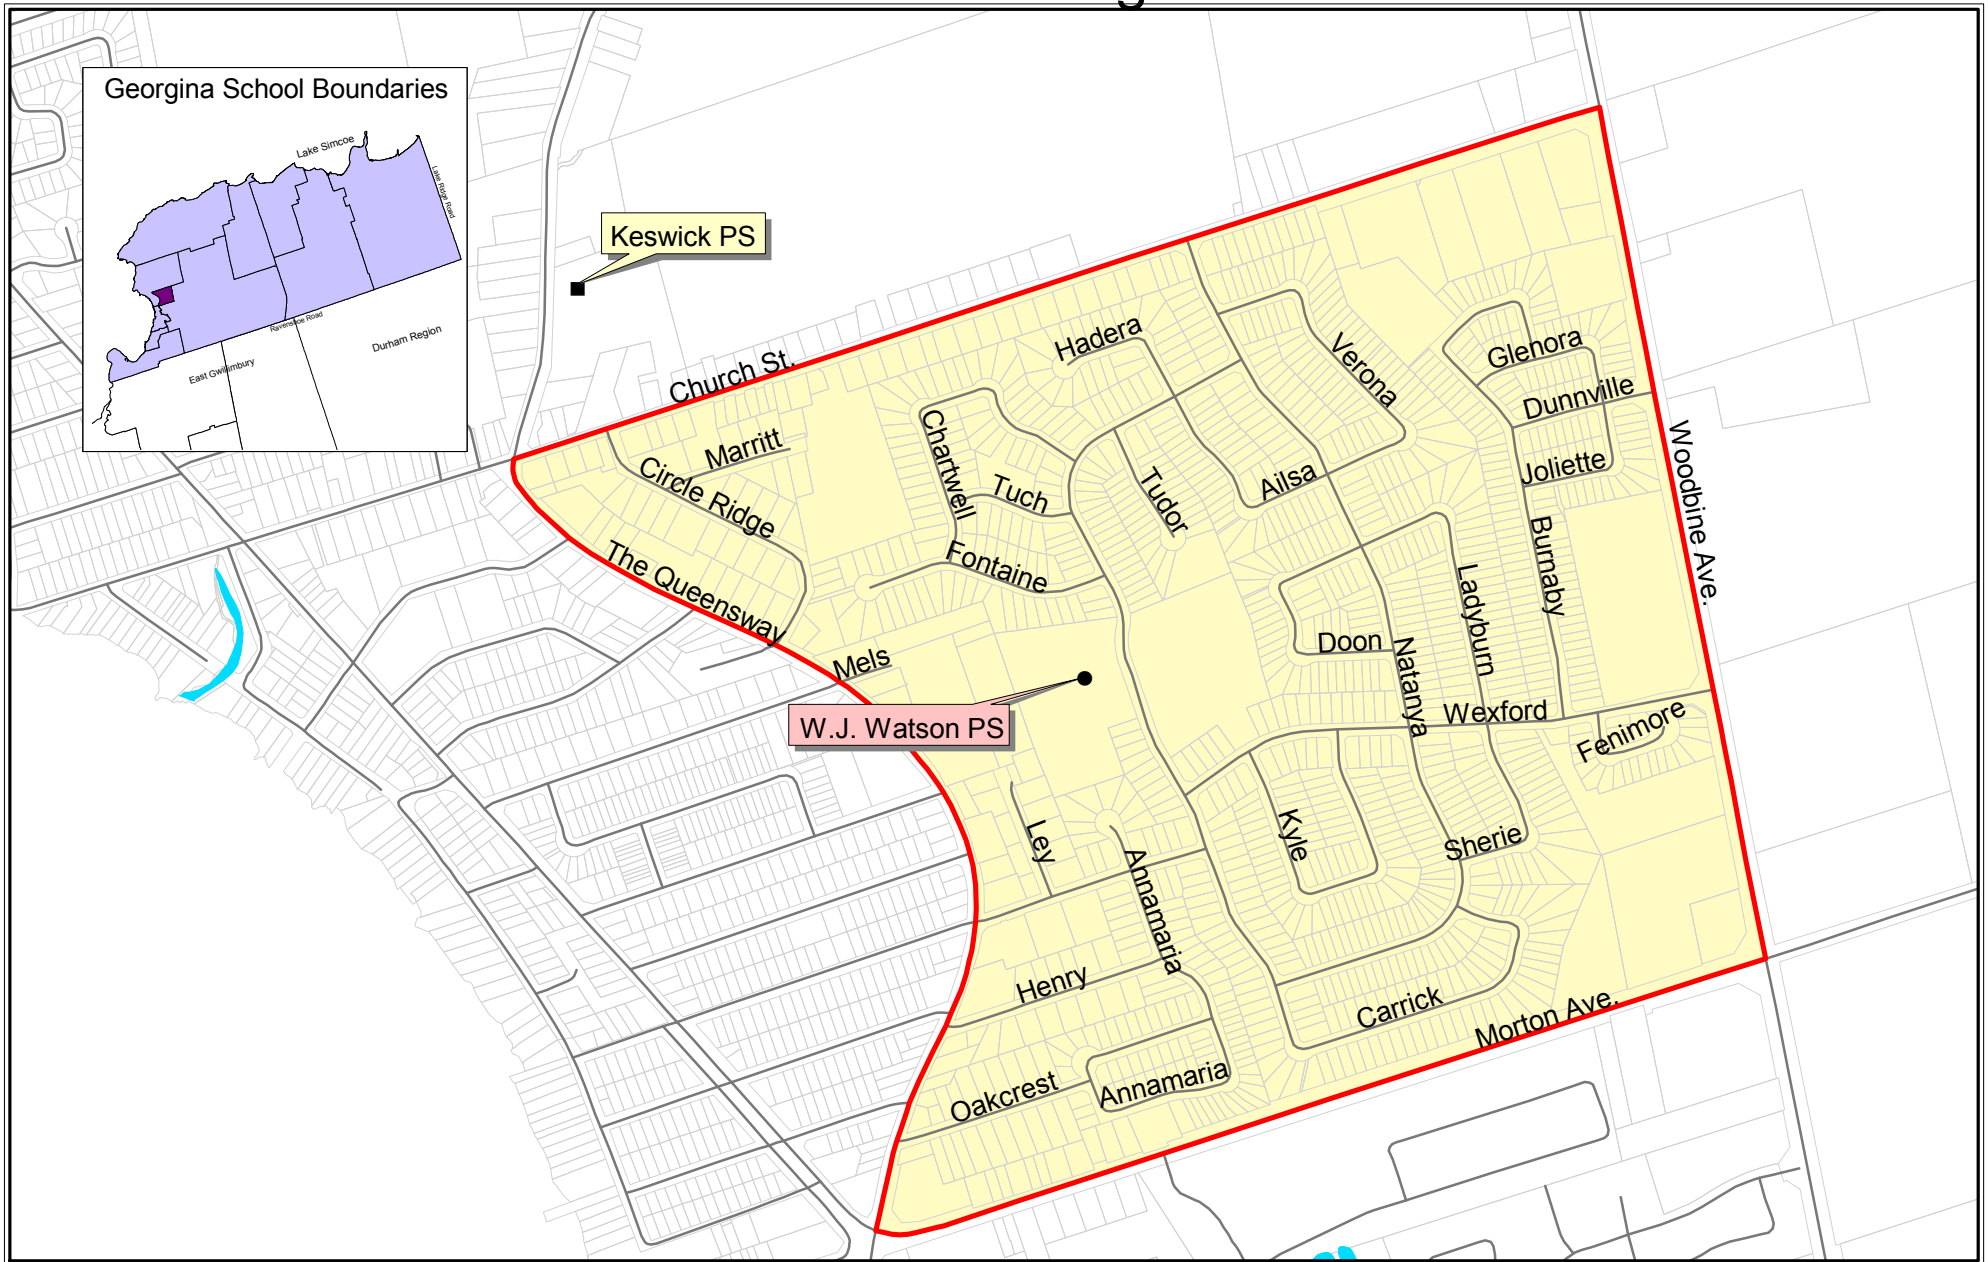

Elementary Boundary Description

W.J. Watson Public School

North:

- From the intersection of the centre line of Church Street and the centre line of The Queensway
- East along the centre line of Church Street to the centre line of Woodbine Avenue

East:

- From the intersection of the centre line of Woodbine Avenue and the centre line of Church Street
- South to the centre line of Morton Avenue

South:

- From the intersection of the centre line of Woodbine Avenue and the centre line of Morton Avenue
- West to the centre line of The Queensway

West:

- From the intersection of the centre line of Morton Avenue and the centre line of The Queensway
- North to the centre line of Church Street

W.J. Watson PS Town of Georgina

Legend			
	School Boundary		Elementary School
	Lakes		Elementary French Immersion School
	Parcels		Secondary School
	Roads		Proposed Road
	Rivers/Creeks		Railway Tracks

Map updated on June 8, 2004
Date of Boundary Approval: 1997