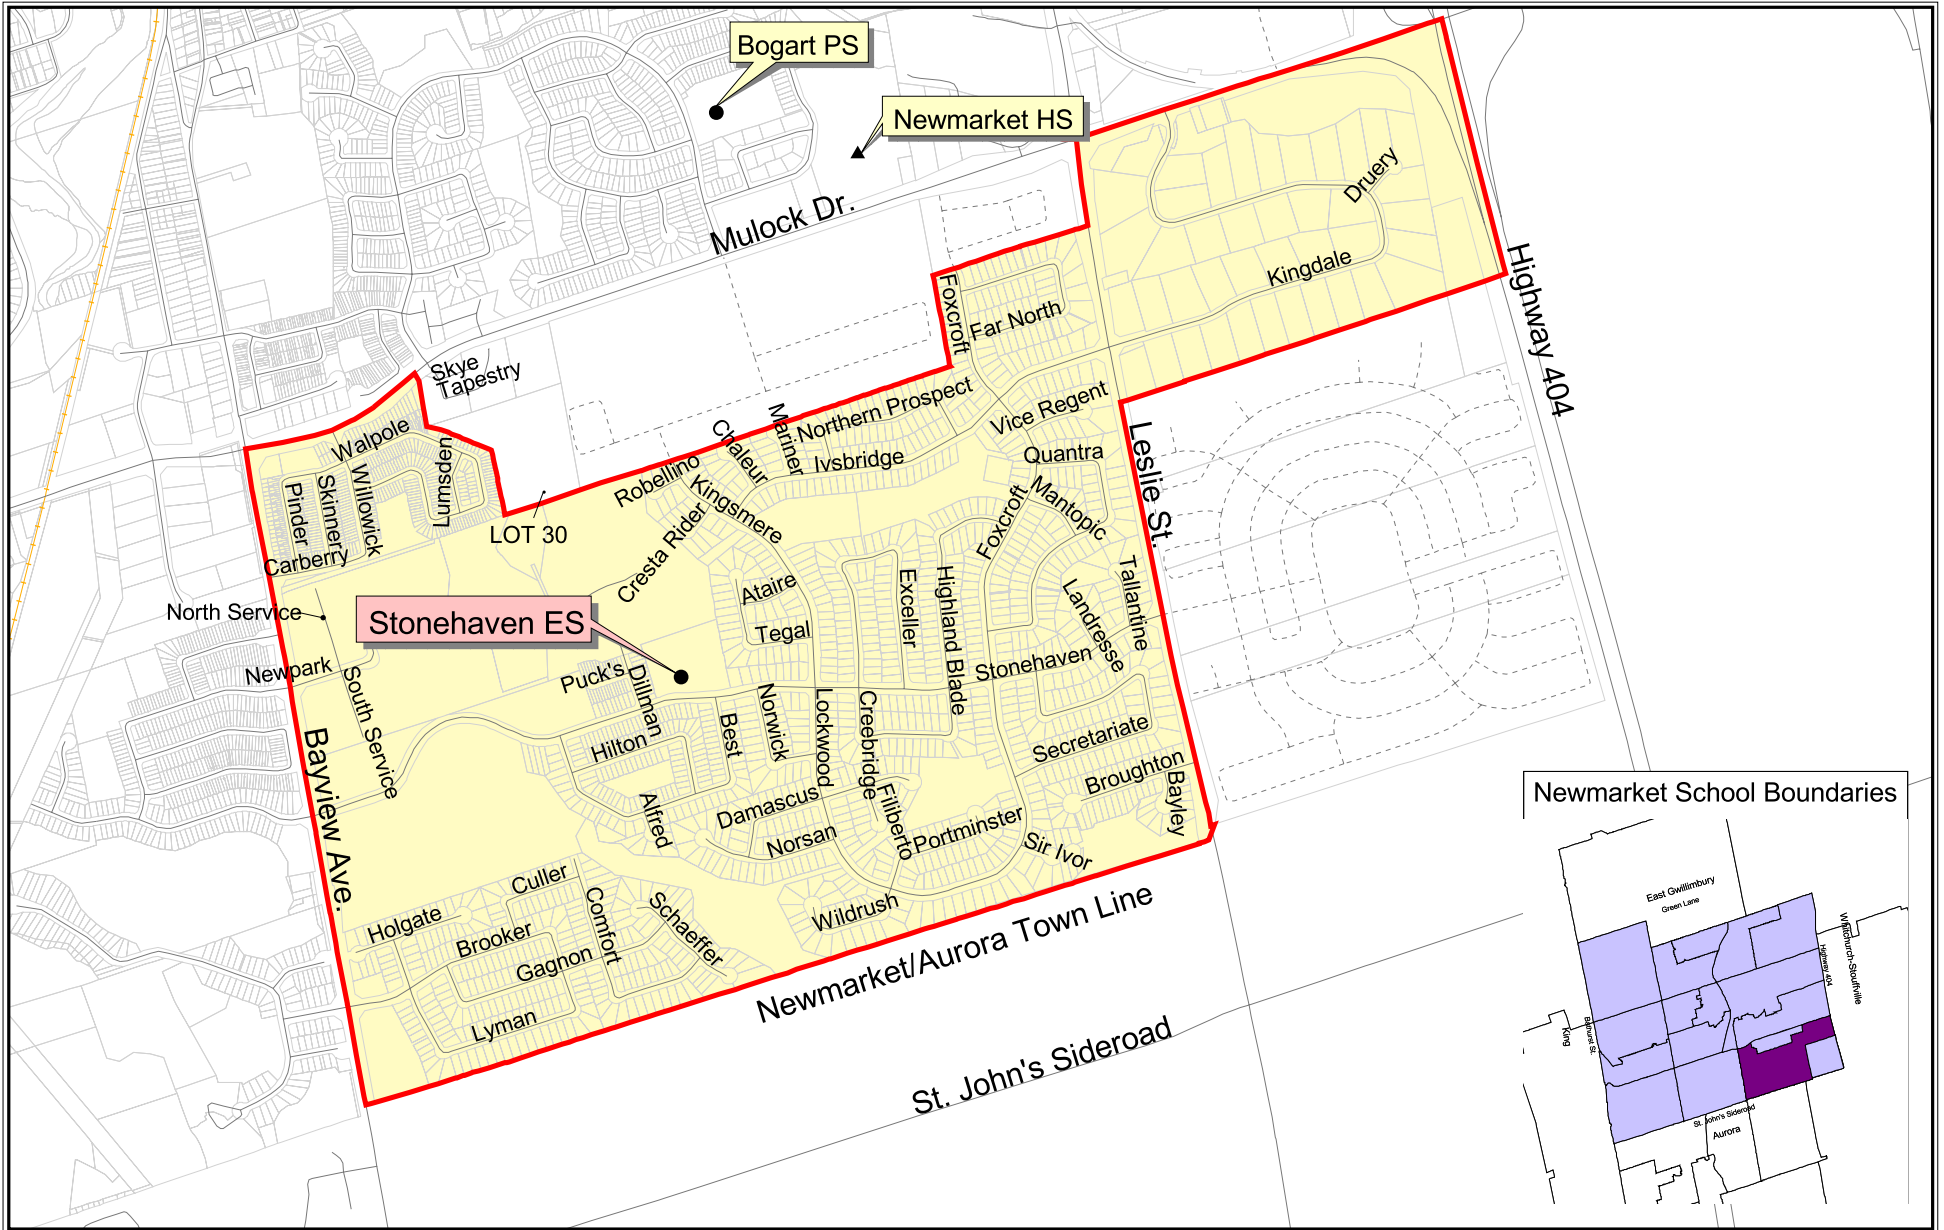

Stonehaven ES Town of Newmarket

Legend					
	School Boundary		Elementary School		Roads
	Lakes		Elementary French Immersion School		Proposed Road
	Parcels		Secondary School		Rivers/Creeks
					Railway Tracks

Map updated on January 26, 2006
Date of Boundary Approval: January 2006