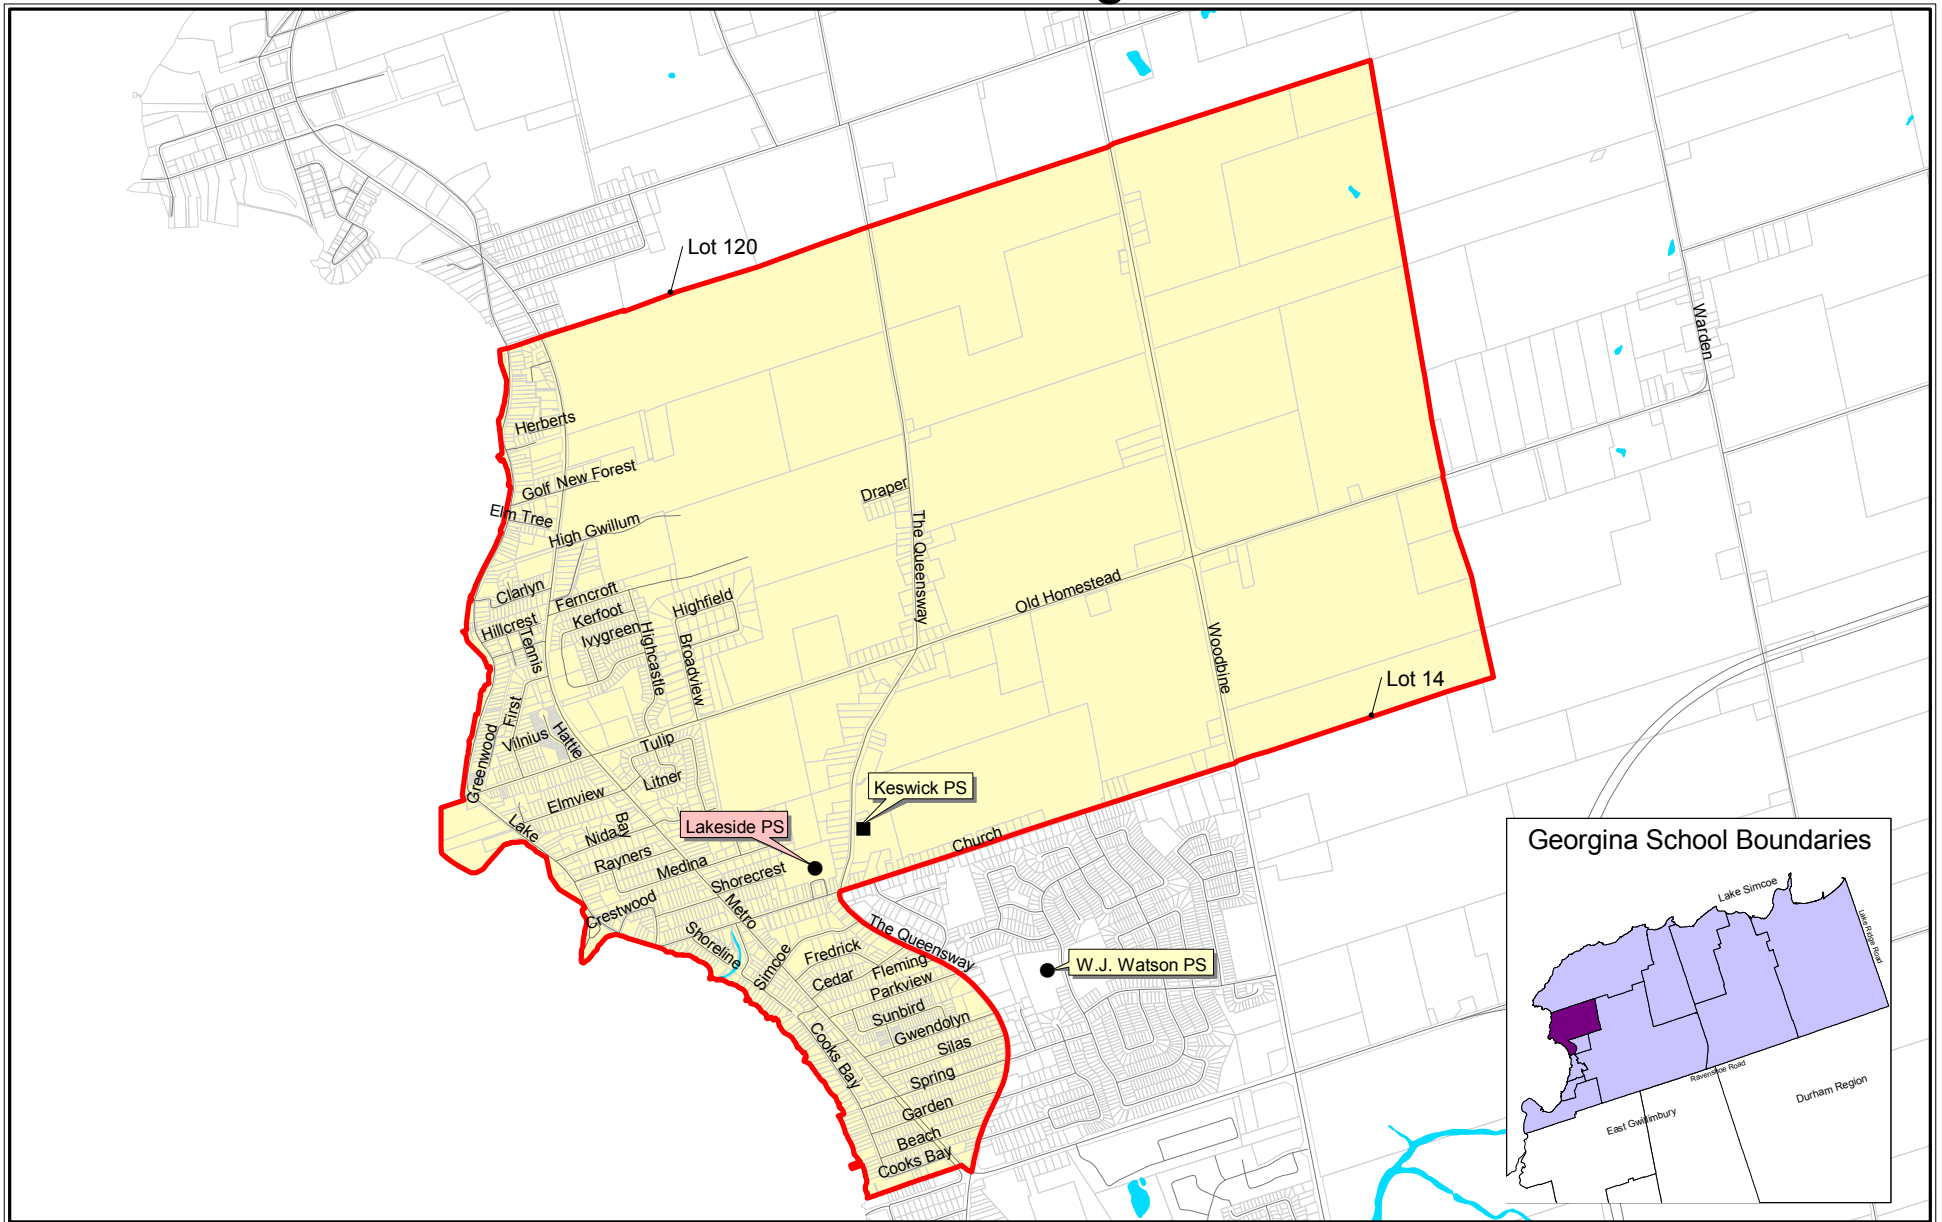

Lakeside PS Town of Georgina

Legend					
	School Boundary		Elementary School		Roads
	Lakes		Elementary French Immersion School		Proposed Road
	Parcels		Secondary School		Rivers/Creeks
					Railway Tracks

Map updated on June 8, 2004
Date of Boundary Approval: 1997