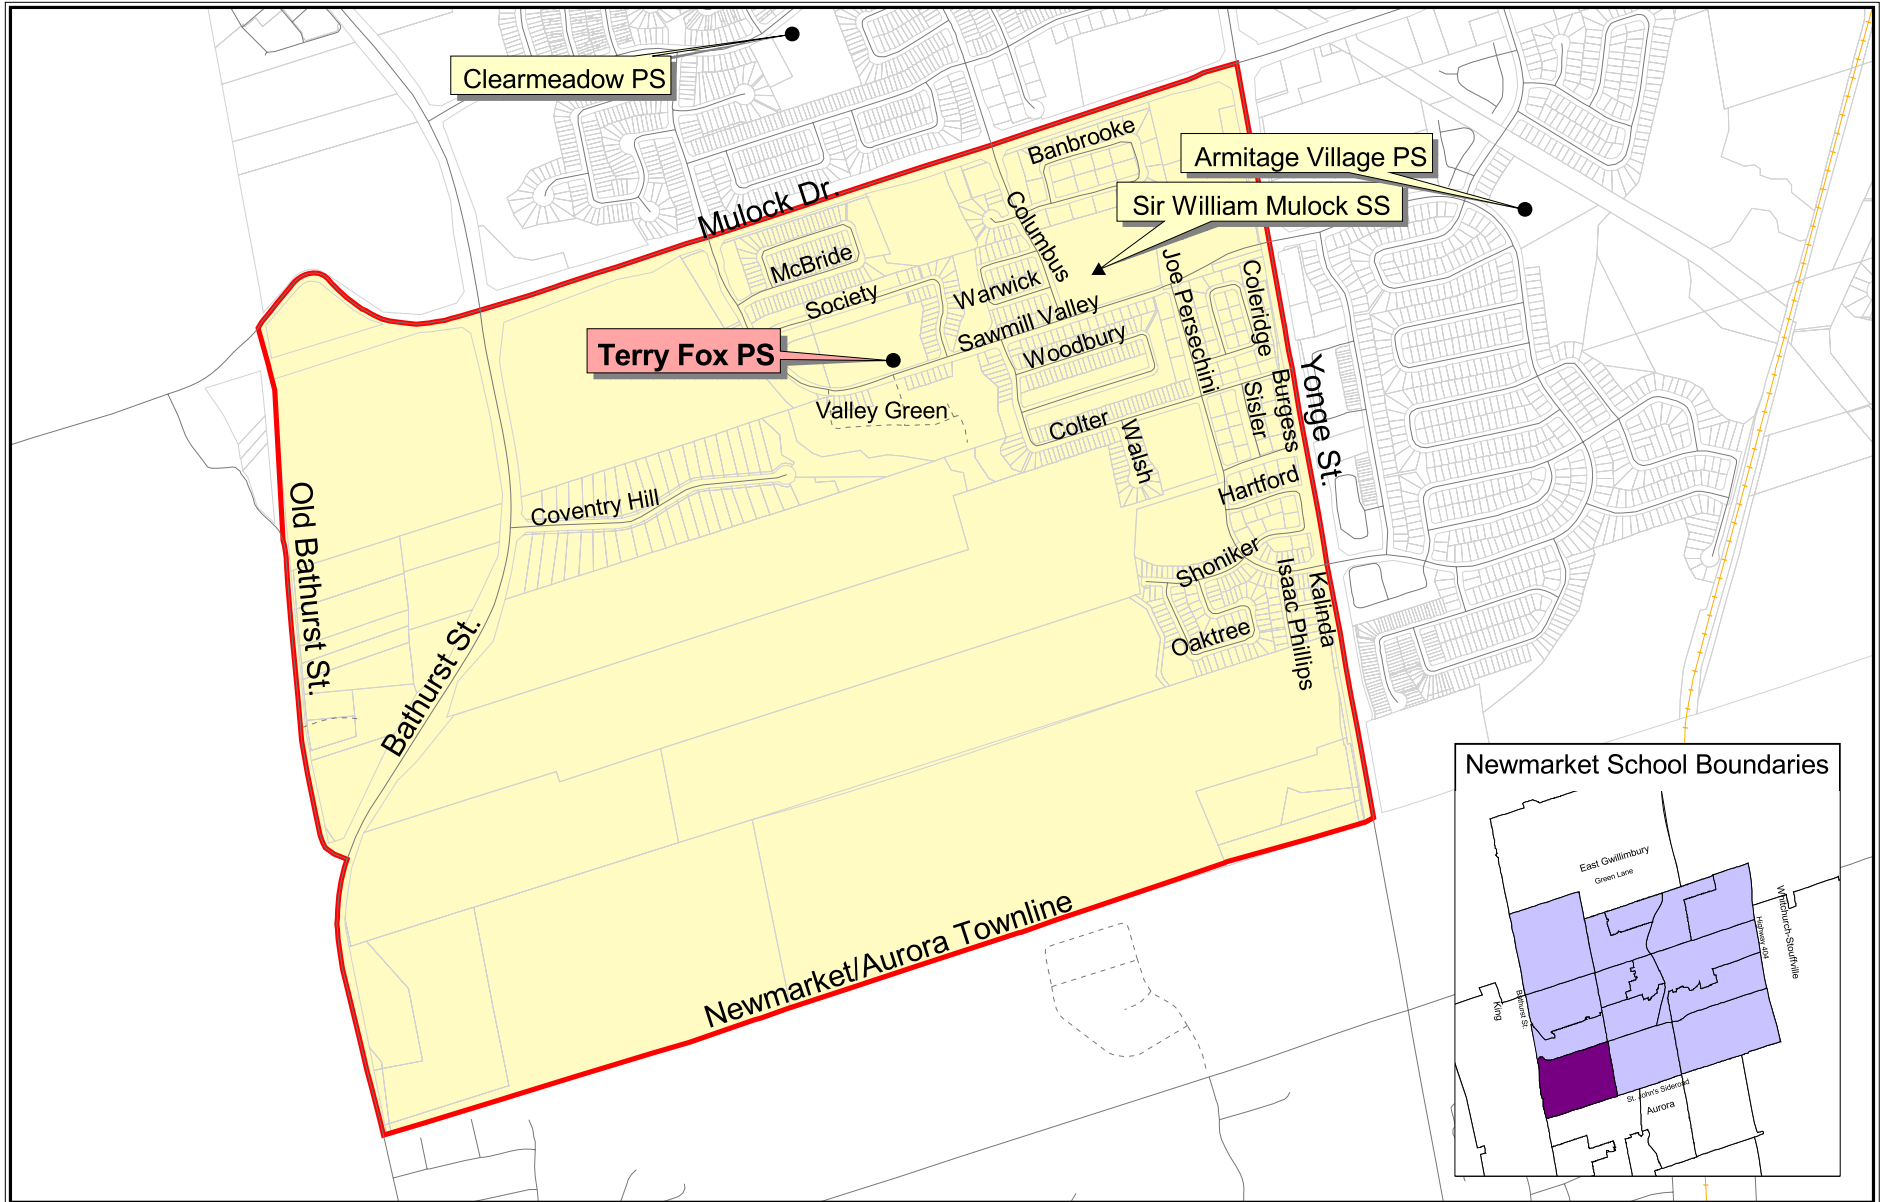

Terry Fox PS Town of Newmarket

Legend					
	School Boundary		Elementary School		Roads
	Lakes		Elementary French Immersion School		Proposed Road
	Parcels		Secondary School		Rivers/Creeks
					Railway Tracks

Map updated on July 18, 2006
Date of Boundary Approval: 2002