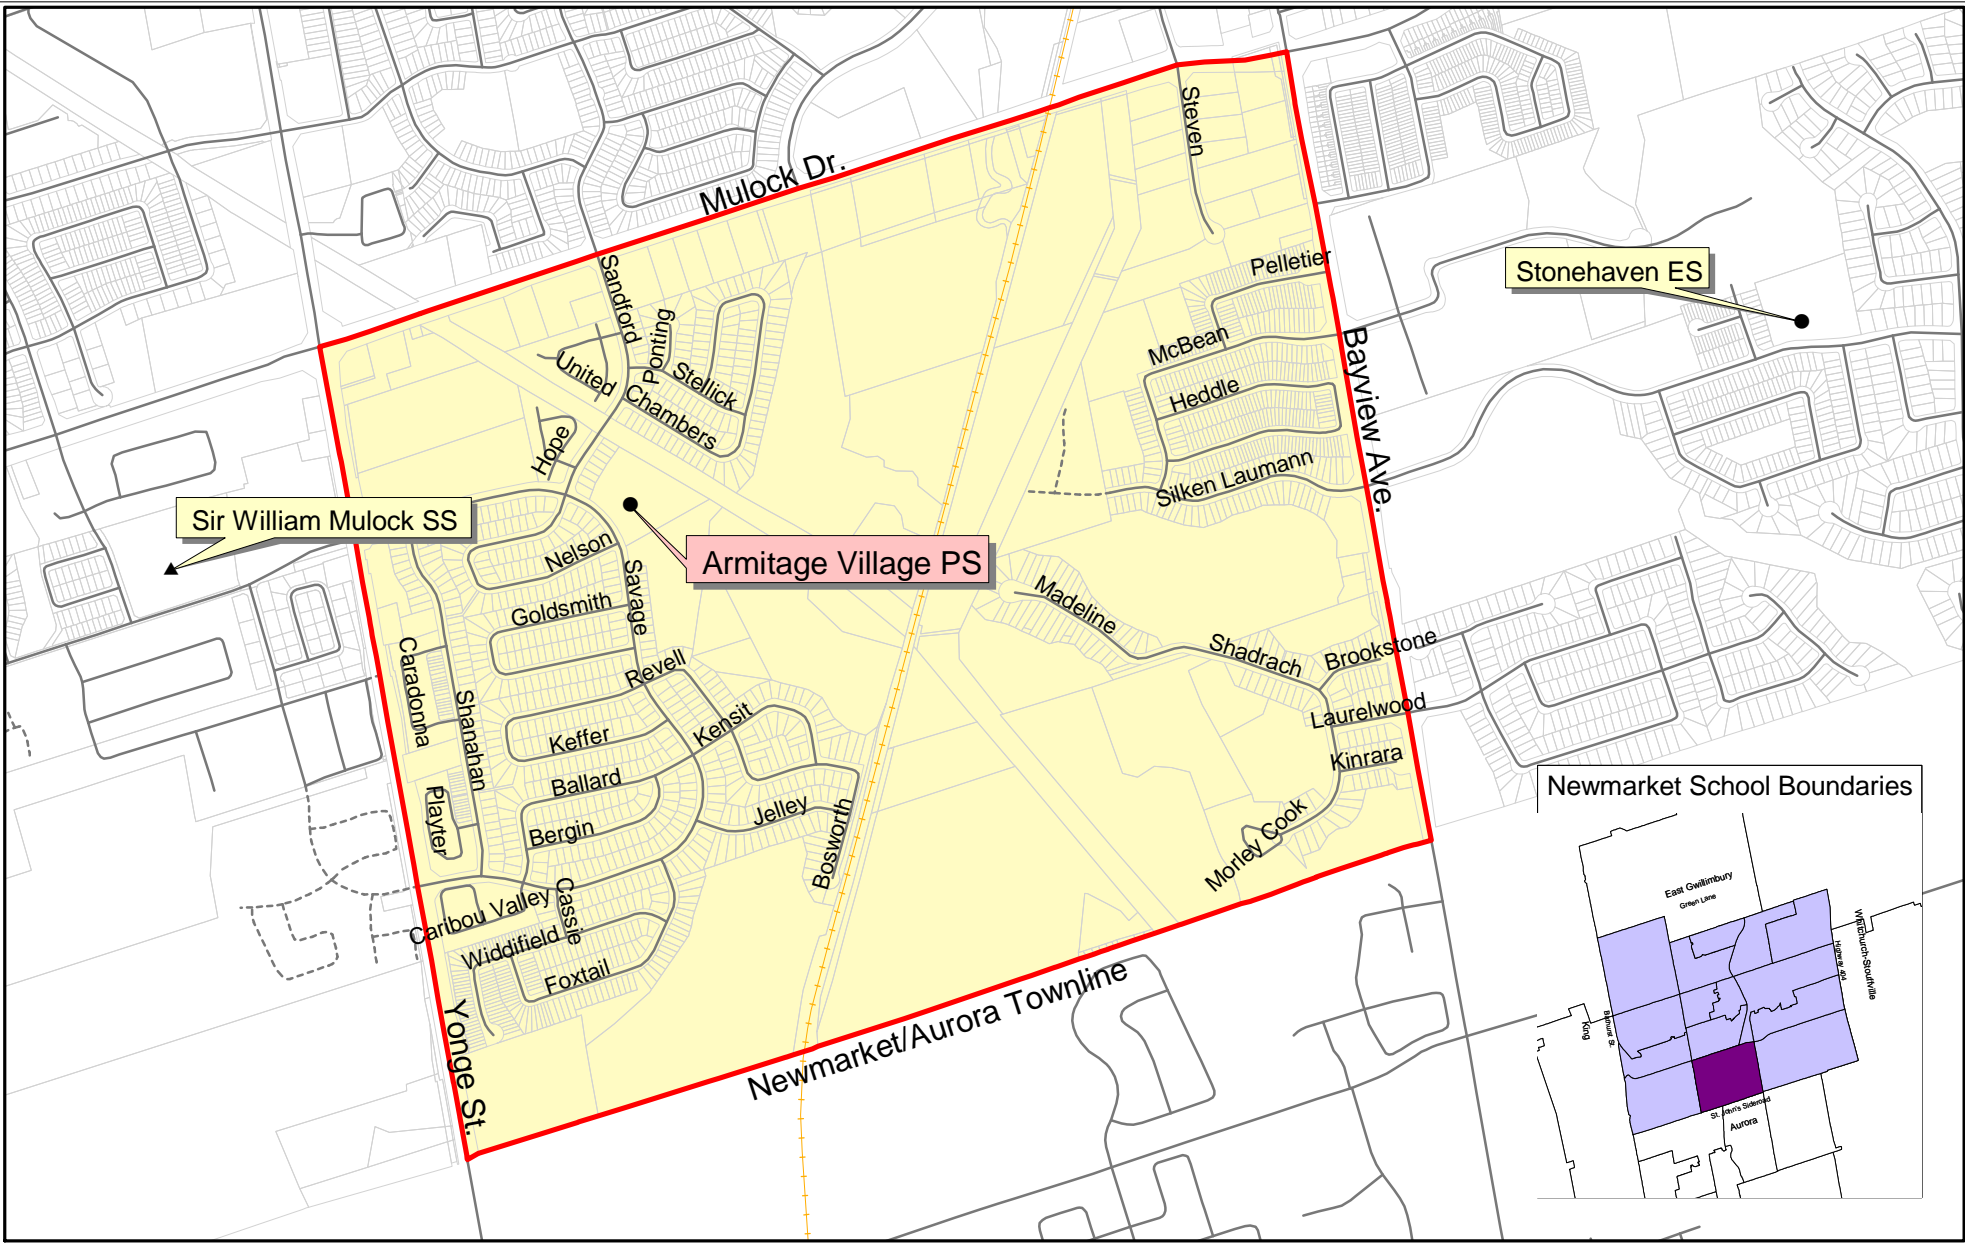

Elementary Boundary Description

Armitage Village Public School

North:

- From the intersection of the centre line of Mulock Drive and the centre line of Yonge Street
- East to the centre line of Bayview Avenue

East:

- From the intersection of the centre line of Mulock Drive and the centre line of Bayview Avenue
- South to the Newmarket/Aurora Town Line

South:

- From the intersection of the centre line of Bayview Avenue and the Newmarket/Aurora Town Line
- West to the centre line of Yonge Street

West:

- From the intersection of the centre line of Yonge Street and the Newmarket/Aurora Town Line
- North to the centre line of Mulock Drive

Armitage Village Town of Newmarket

Legend					
	School Boundary		Elementary School		Roads
	Lakes		Elementary French Immersion School		Proposed Road
	Parcels		Secondary School		Rivers/Creeks
					Railway Tracks

Map updated on January 22, 2004
Date of Boundary Approval: 1997